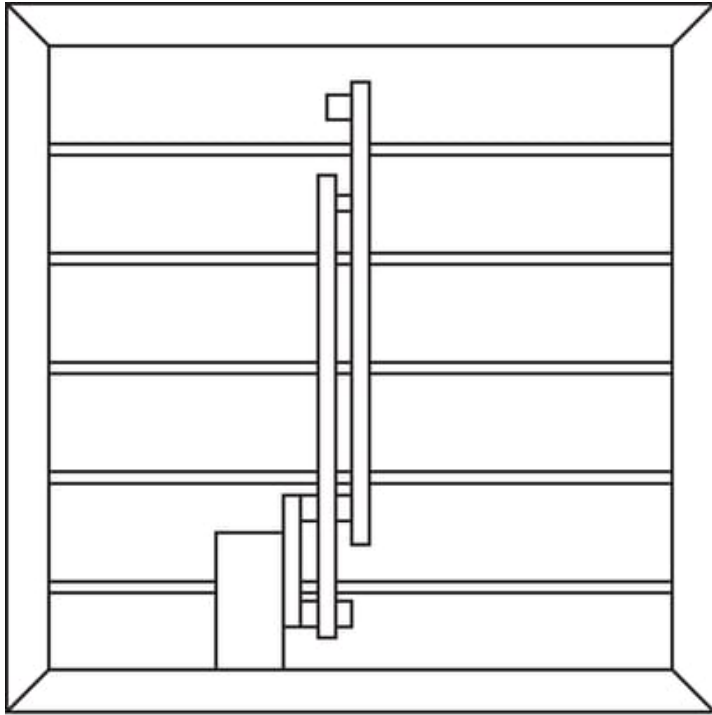

Technical parameters

Dimensions and weights

Weight	27	lb
--------	----	----

Dimensions

Model	Fan Size	Recommended Wall Opening	A	B
1ACC24MD	24	25 x 25	27 x 27	2
1ACC30MD	30	31 x 31	33 x 33	2
1ACC36MD	36	37 x 37	39 x 39	2
1ACC42MD	42	43 x 43	45 x 45	2
1ACC48MD	48	49 x 49	51 x 51	2
1ACC54MD	54	55 x 55	57 x 57	2
1ACC60MD	60	61 x 61	63 x 63	2