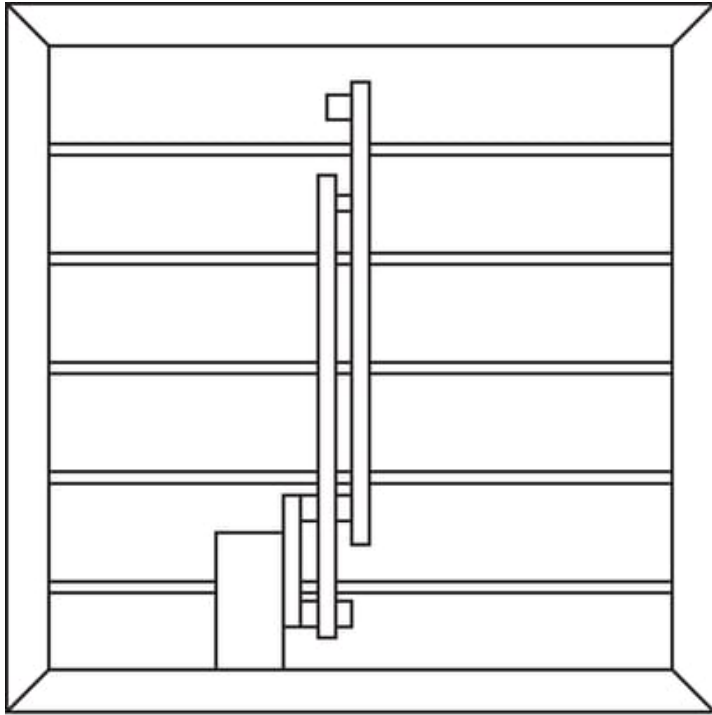

Technical parameters

Dimensions and weights

Weight	39	lb
--------	----	----

Dimensions

Model	Fan Size	Recommended Wall Opening	A	B
1ACC24MD	24	25 x 25	27 x 27	2
1ACC30MD	30	31 x 31	33 x 33	2
1ACC36MD	36	37 x 37	39 x 39	2
1ACC42MD	42	43 x 43	45 x 45	2
1ACC48MD	48	49 x 49	51 x 51	2
1ACC54MD	54	55 x 55	57 x 57	2
1ACC60MD	60	61 x 61	63 x 63	2