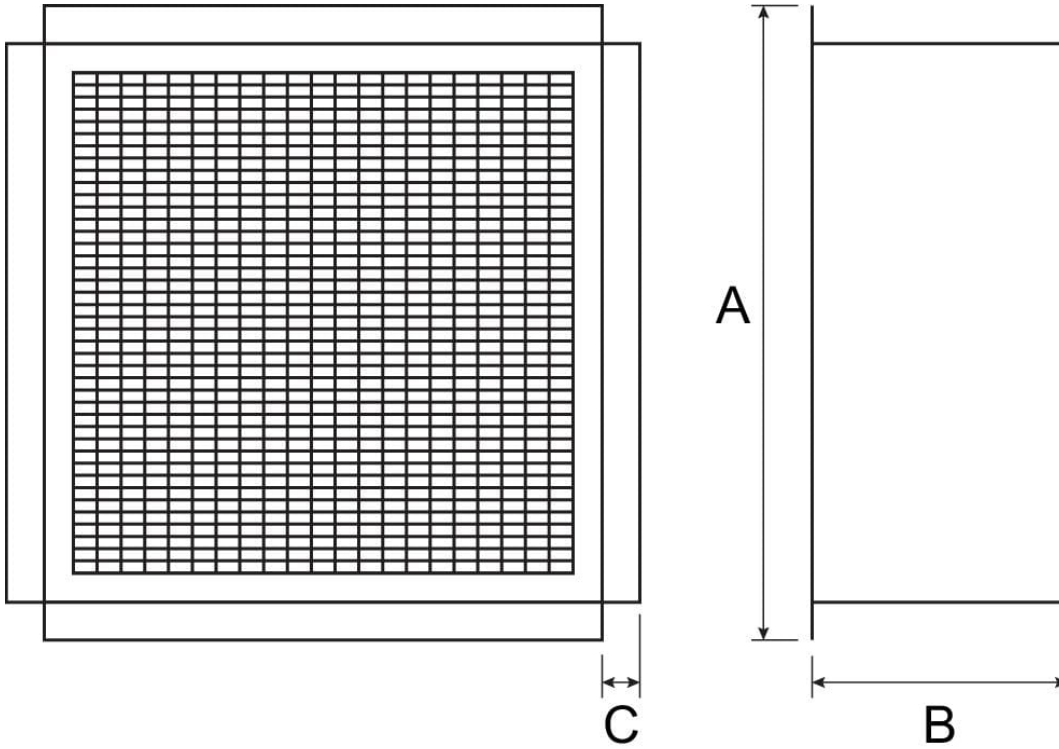

Technical parameters

Dimensions and weights

Weight	62	lb
--------	----	----

Dimensions

Model	Fan Size	A sq.	B	C	
1ACC12SG	12	16 1/8	13	1 1/4	
1ACC16SG	16	21 1/8	13	1 1/4	
1ACC24SG	24	28 1/8	20	1 1/4	
1ACC30SG	30	34 1/8	20	1 1/4	
1ACC36SG	36	40 1/8	27	2	
1ACC42SG	42	46 1/8	30	2	
1ACC48SG	48	54 1/4	32	2	

Dimensions in inches

Documents

· 47022_asm.dwg