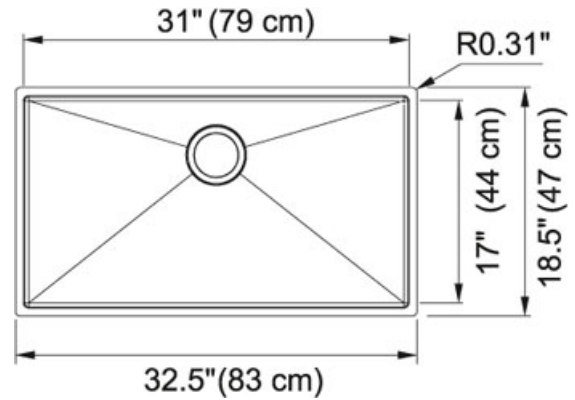

Planar 8 PEX110-31 Stainless Steel | 122.0325.211

FAMILY : Sinks | SERIE : Planar 8 | MODEL : PEX110-31 | FINISH : Stainless Steel | INSTALLATION TYPE : Undermount | STYLE : Contemporary

TECHNICAL DATA

Minimum Cabinet Size	36"
Drain Opening	3 1/2"
Length overall	32 1/2"
Width overall	18 1/2"
Length of large bowl	31"
Width of large bowl	17"
Depth of large bowl	9 1/2"
Number of Bowls	1
Type of Material	18 Gauge Stainless Steel
Cut-Out Template	Yes
Installation Clips	Yes
Where to buy	Showroom
Where to buy	Showroom