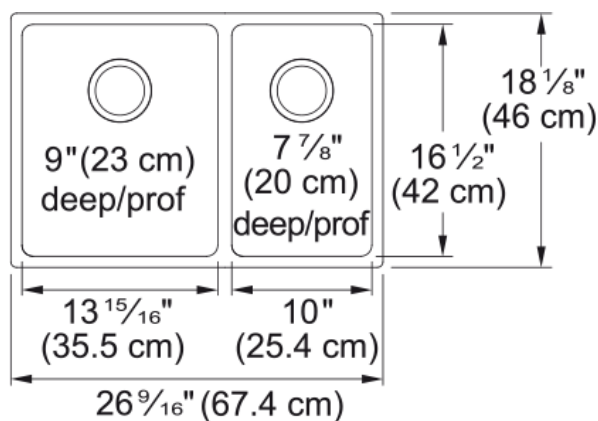

Brookmore Undermount Sink BCU1827R-9N | 122.0637.627

Brookmore Collection 26.6-in x 18.2-in Undermount Double Bowl Stainless Steel Kitchen Sink. The Brookmore stainless steel sink collection will create something truly unique that fits both prepping and cleaning needs. Made with high-quality 18-gauge stainless steel with a rich chromium content that helps shield the material from corrosion and prevents bacterial growth. The undermount sink style provides a sleek, modern look and makes cleaning up spills and messes easy. The spacious 9" deep bowls are perfect for soaking and washing stacks of dishes, and the sound-dampening system goes to work to reduce the noise caused by a garbage disposal or running water.

Aspect

Sink type	Sink
Type of material	Stainless steel
Number of bowls	1,5
Color	Steel
Surface finish	Pearl

Product Dimensions

Exterior size: right to left	26.535
Exterior size: front to back	18.11
Large bowl size: right to left	14.016
Large bowl size: front to back	16.535
Large bowl: depth	9.055
Small bowl size: right to left	10
Small bowl size: front to back	16.535
Small bowl: depth	7.874

Installation

Minimum cabinet size	30"
----------------------	-----

Product specifications

Installation type	Undermount
Drain hole	3 1/2"
Position of drainer	No drainer

Product identification

Product brand	Kindred
Collection	Brookmore
Certified by	IAPMO