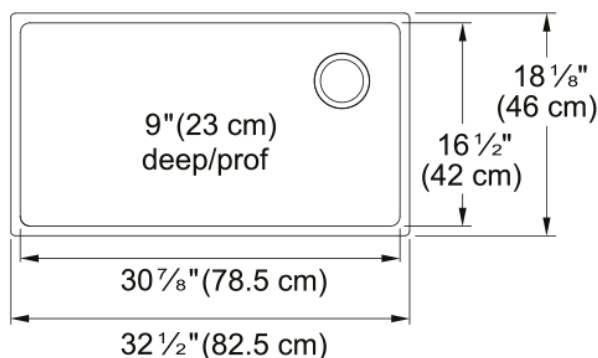

## Brookmore Workstation - BSU1832-9OW-WKC | 122.0716.566

Brookmore 32.5-in x 18.2-in Undermount Single Bowl Stainless Steel Workstation Sink. This Brookmore workstation sink delivers the power of a beautifully designed sink, where everything works together and has a purpose, with accessories made to work and made to last. The included cutting board, colander and roller mat turn the sink into a versatile workspace for prepping, rinsing, and cleaning. The custom fit bottom grid protects the sink surface from scratches while adding extra space for draining. The EZ Torque™ fastener system simplifies installation, making it easy to securely drop and drill your sink into place with minimal effort. The generous 9-inch deep bowl is perfect for soaking and washing large dishes, while the integrated sound-dampening system reduces noise from running water and garbage disposals, keeping your kitchen serene and quiet. Accessories included cutting board, roller mat, colander, bottom grid and strainer assembly.

### Product Dimensions

Length (right to left)	32.48
Width (front to back)	18.11
Large bowl size: right to left	30.906
Large bowl size: front to back	16.535
Large bowl: depth	9

### Installation

Minimum cabinet size	33"
----------------------	-----