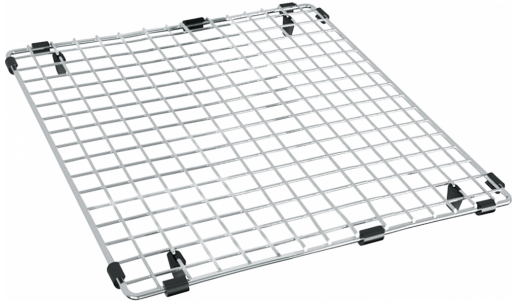

## Sink Grid - CL-24-36S | 112.0532.790

16.7-in. x 16.1-in. Stainless Steel Bottom Sink Grid for Crystal CLV110-24 Sink. A Franke stainless steel bottom grid offers everyday protection for your sink. The rubber feet elevate the grid from the sink surface and the protective bumpers add additional protection to the surface of the sink. Custom designed for the Crystal stainless steel sink. Dishwasher safe.

### Aspect

Type of material	Stainless steel
Color	Stainless steel
Sub-category	Rack