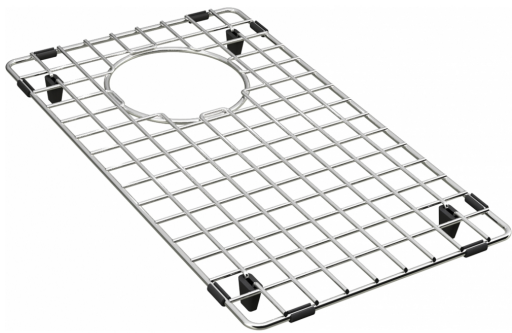

Bottom Grid - CU10-36S | 112.0628.023

Franke 23.3-in. x 15.5-in. Stainless Steel Bottom Sink Grid for Cube CUX16024 Sink. A Franke stainless steel bottom grid offers everyday protection for your sink. The rubber feet elevate the grid from the sink surface and the protective bumpers add additional protection to the surface of the sink. Custom designed for the Cube stainless steel sink series

Aspect

Type of material	Stainless steel
Color	Polished chrome
Sub-category	Rack