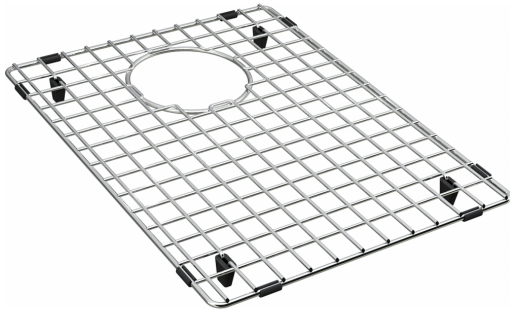

## Bottom Grid - CU13-36S | 112.0627.764

Franke 10.3-in. x 15.4-in. Stainless Steel Bottom Sink Grid for Cube CUX16024/CUX16032 Sinks. A Franke stainless steel bottom grid offers everyday protection for your sink. The rubber feet elevate the grid from the sink surface and the protective bumpers add additional protection to the surface of the sink. Custom designed for the Cube stainless steel sink series

### Aspect

Type of material	Stainless steel
Color	Polished chrome
Sub-category	Rack