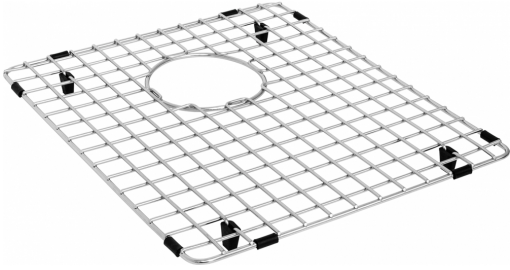

Sink Grid - CU15-36S | 112.0388.962

Stainless Steel Bottom Sink Grid for Cube CUX11015/CUX120 Sinks 13.8-in. x 15.3-in. A Franke stainless steel bottom grid offers everyday protection for your sink. The rubber feet elevate the grid from the sink surface and the protective bumpers add additional protection to the surface of the sink. Custom designed for the Cube stainless steel sink series. Dishwasher safe.

Aspect

Type of material	Stainless steel
Product color	Stainless steel
Sub-category	Rack