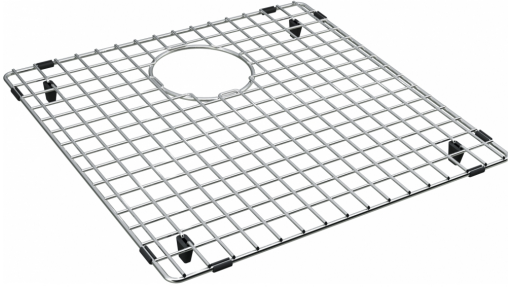

Bottom Grid - CU17-36S | 112.0627.763

Franke 16-in. x 15.5-in. Stainless Steel Bottom Sink Grid for Cube CUX16032.

Aspect

Type of material	Stainless steel
Color	Polished chrome
Sub-category	Rack