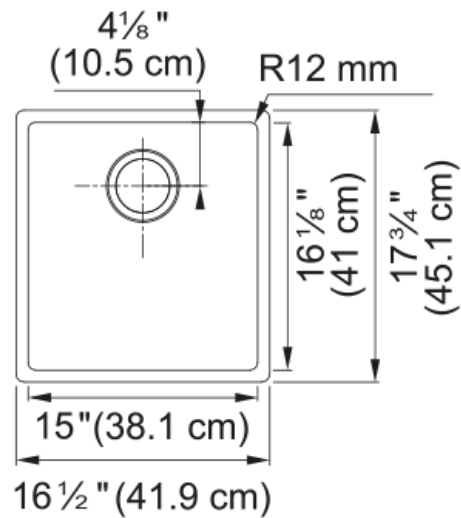

Cube Undermount Sink - CUX11015 | 122.0371.982

Elevate your kitchen experience with the Cube Series from Franke - a hand-crafted undermount sink collection that seamlessly marries Swiss precision with contemporary elegance. Our Cube sinks redefine sophistication with a smooth bowl design, providing a clean, modern aesthetic that effortlessly complements your kitchen decor. The easy-to-clean Pearl finish enhances the sink's visual appeal and simplifies maintenance, resisting stains and water spots for a lasting, pristine shine. Transform your kitchen into a haven of style and functionality with the Cube Series - where precision, design, and ease-of-use converge for an exceptional sink experience.

Aspect

Sink type	Sink
Type of material	Stainless steel
Number of bowls	1
Product color	Steel
Surface finish	Pearl

Product Dimensions

Length (right to left)	16.5
Width (front to back)	17.756
Large bowl size: right to left	15
Large bowl size: front to back	16.142
Large bowl: depth	9.016

Installation

Minimum cabinet size	21"

Product specifications

Installation type	Undermount
Drain hole	3 1/2"
Position of drainer	No drainer
Bowl 1: accessory ledge	no
Active Twist Compatibility	No

Product identification

Brand	FRANKE
Product family	Maris
Collection	Cube
Certified by	IAPMO

Features