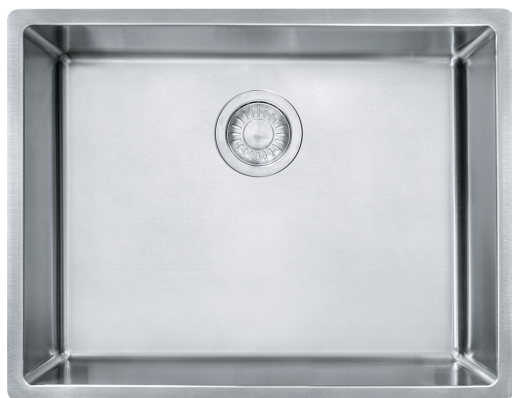

## Cube Undermount Sink - CUX11021 | 122.0371.980

Elevate your kitchen experience with the Cube Series from Franke - a hand-crafted undermount sink collection that seamlessly marries Swiss precision with contemporary elegance. Our Cube sinks redefine sophistication with a smooth bowl design, providing a clean, modern aesthetic that effortlessly complements your kitchen decor. The easy-to-clean Pearl finish enhances the sink's visual appeal and simplifies maintenance, resisting stains and water spots for a lasting, pristine shine. Transform your kitchen into a haven of style and functionality with the Cube Series - where precision, design, and ease-of-use converge for an exceptional sink experience.

### Aspect

Sink type	Sink
Type of material	Stainless steel
Number of bowls	1
Product color	Steel
Surface finish	Pearl

### Product Dimensions

Length (right to left)	22.748
Width (front to back)	17.756
Large bowl size: right to left	21.26
Large bowl size: front to back	16.142
Large bowl: depth	9.016