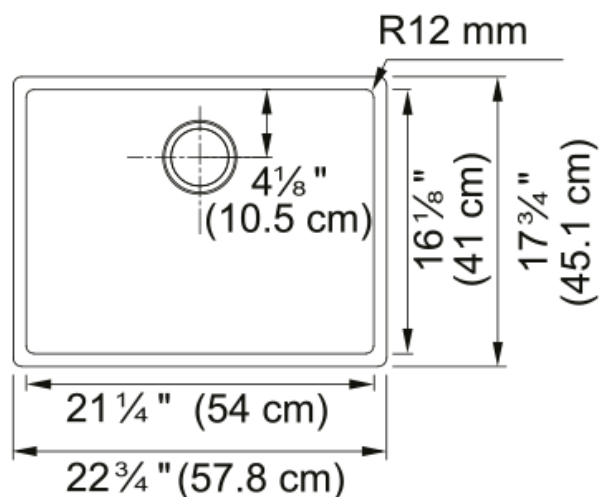

Cube Undermount Sink - CUX11021 | 122.0371.980

Elevate your kitchen experience with the Cube Series from Franke - a hand-crafted undermount sink collection that seamlessly marries Swiss precision with contemporary elegance. Our Cube sinks redefine sophistication with a smooth bowl design, providing a clean, modern aesthetic that effortlessly complements your kitchen decor. The easy-to-clean Pearl finish enhances the sink's visual appeal and simplifies maintenance, resisting stains and water spots for a lasting, pristine shine. Transform your kitchen into a haven of style and functionality with the Cube Series - where precision, design, and ease-of-use converge for an exceptional sink experience.

Aspect

Sink type	Sink
Type of material	Stainless steel
Number of bowls	1
Product color	Steel
Surface finish	Pearl

Product Dimensions

Length (right to left)	22.748
Width (front to back)	17.756
Large bowl size: right to left	21.26
Large bowl size: front to back	16.142
Large bowl: depth	9.016

Installation

Minimum cabinet size	27"

Product specifications

Installation type	Undermount
Drain hole	3 1/2"
Position of drainer	No drainer
Bowl 1: accessory ledge	no
Active Twist Compatibility	No

Product identification

Brand	FRANKE
Product family	Maris
Collection	Cube
Certified by	IAPMO

Features