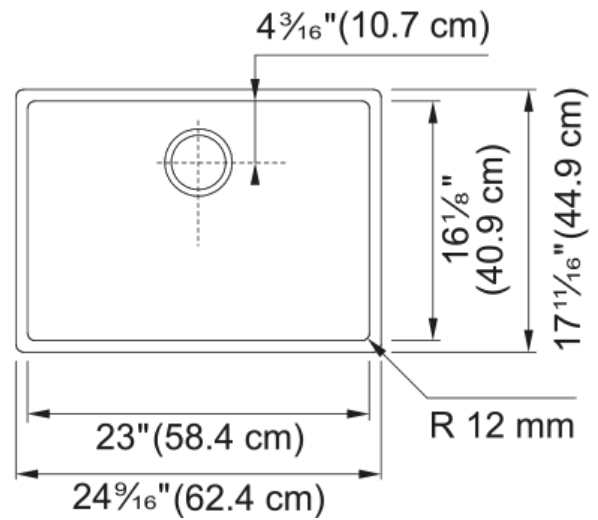

Cube Undermount Sink - CUX11023 | 122.0531.788

Elevate your kitchen experience with the Cube Series from Franke - a hand-crafted undermount sink collection that seamlessly marries Swiss precision with contemporary elegance. Our Cube sinks redefine sophistication with a smooth bowl design, providing a clean, modern aesthetic that effortlessly complements your kitchen decor. The easy-to-clean Pearl finish enhances the sink's visual appeal and simplifies maintenance, resisting stains and water spots for a lasting, pristine shine. Transform your kitchen into a haven of style and functionality with the Cube Series - where precision, design, and ease-of-use converge for an exceptional sink experience.

Aspect

Sink type	Sink
Type of material	Stainless steel
Number of bowls	1
Product color	Steel
Surface finish	Pearl

Product Dimensions

Length (right to left)	24.606
Width (front to back)	17.717
Large bowl size: right to left	22.992
Large bowl size: front to back	16.142
Large bowl: depth	8.976

Installation

Minimum cabinet size	30"

Product specifications

Installation type	Undermount
Drain hole	3 1/2"
Position of drainer	No drainer
Bowl 1: accessory ledge	no
Active Twist Compatibility	No

Product identification

Brand	FRANKE
Product family	Maris
Collection	Cube
Certified by	CE

Features