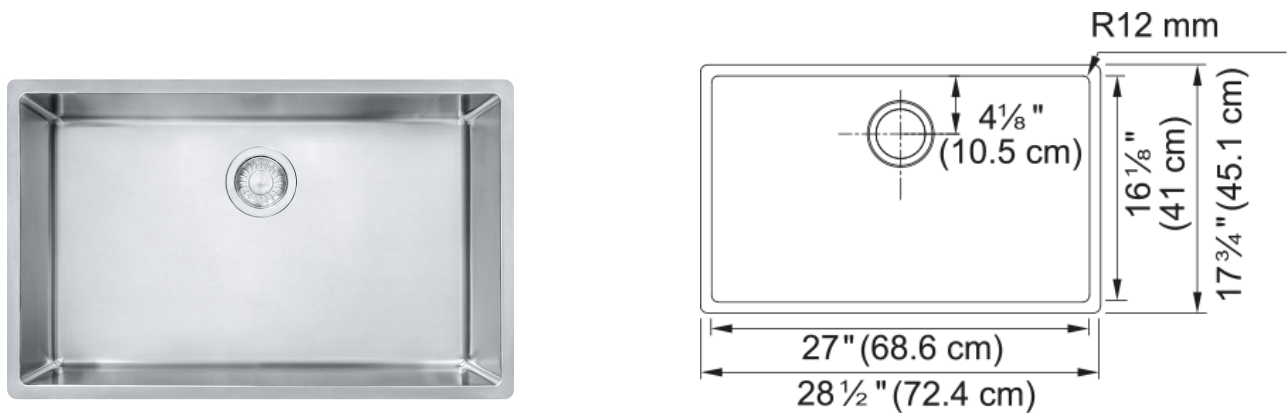

Cube Undermount Sink - CUX11027 | 122.0371.979

Elevate your kitchen experience with the Cube Series from Franke - a hand-crafted undermount sink collection that seamlessly marries Swiss precision with contemporary elegance. Our Cube sinks redefine sophistication with a smooth bowl design, providing a clean, modern aesthetic that effortlessly complements your kitchen decor. The easy-to-clean Pearl finish enhances the sink's visual appeal and simplifies maintenance, resisting stains and water spots for a lasting, pristine shine. Transform your kitchen into a haven of style and functionality with the Cube Series - where precision, design, and ease-of-use converge for an exceptional sink experience.

Aspect

Sink type	Sink
Type of material	Stainless steel
Number of bowls	1
Product color	Steel
Surface finish	Pearl

Product Dimensions

Length (right to left)	28.5
Width (front to back)	17.756
Large bowl size: right to left	27.008
Large bowl size: front to back	16.142
Large bowl: depth	9.016