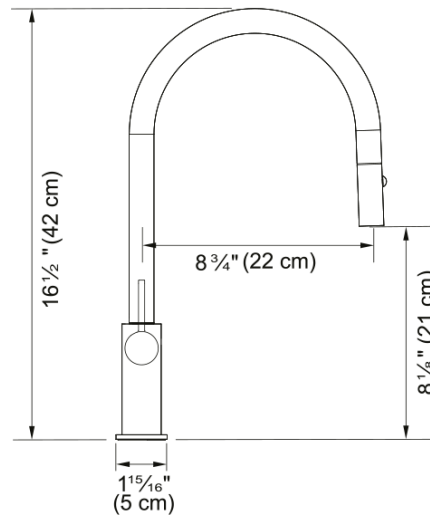

Ambient Pull-Down Faucet - FF3100 | 115.0355.732

Ambient 16.5-inch 1-Hole Polished Chrome Single Handle Pull-Down Kitchen Faucet. Ambient's solid brass construction ensures long-lasting performance. The ECO cartridge's built-in water saving feature helps conserve water during everyday kitchen tasks. A magnetic docking system provides an intuitive, quick release and keeps the spray head securely in place when not in use. The single handle effortlessly controls water temperature and pressure. ADA compliant.

Aspect

Spout type	Semi-Pro
Product color	Polished chrome
Type of material	Brass
Flexible pullout hose material	Metal

Product Dimensions

Faucet hole diameter	35 mm

Installation

Water supply hose connection	1/2"

Product specifications

Pressure	High pressure
Faucet type	Spray
Faucet operation	Side lever

Product identification

Brand	FRANKE
Product family	None
Collection	Ambient

Features

Water saving feature	No
Type of aerator	Honeycomb