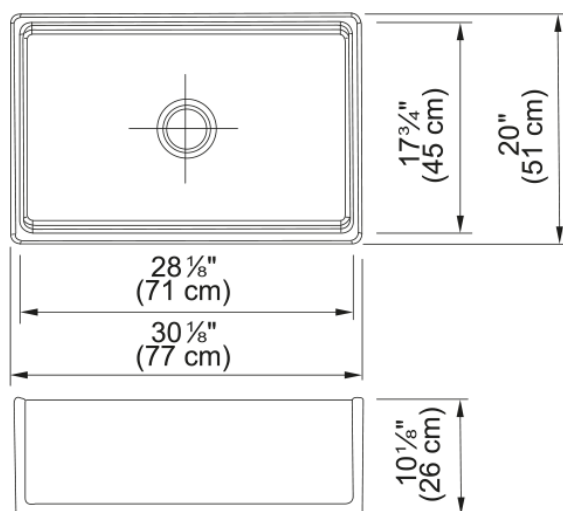

Farm House Ceramic Sink - FHK710-30WH | 130.0079.634

30.12-in. x 20.0-in. Ceramic Single Bowl Apron Front Kitchen Sink, White. The perfect blend of nature and design, Franke apron-front fireclay sinks are made of liquid ceramic which is then fired to create a material that feels incomparably smooth and is tremendously hard-wearing. The Franke Farm House collection will compliment a classic or modern design, and the 9" deep bowls provide ample space for any kitchen task.

Aspect

Sink type	Sink
Type of material	Ceramic
Number of bowls	1
Product color	White
Surface finish	Glossy

Product Dimensions

Length (right to left)	30.315
Width (front to back)	20.079
Large bowl size: right to left	27.953
Large bowl size: front to back	18.11
Large bowl: depth	10.236

Installation

Minimum cabinet size	33"
----------------------	-----

Product specifications

Installation type	Apron front
Drain hole	3 1/2"
Position of drainer	No drainer

Product identification

Brand	FRANKE
Product family	None
Collection	Farm House
Certified by	ICC