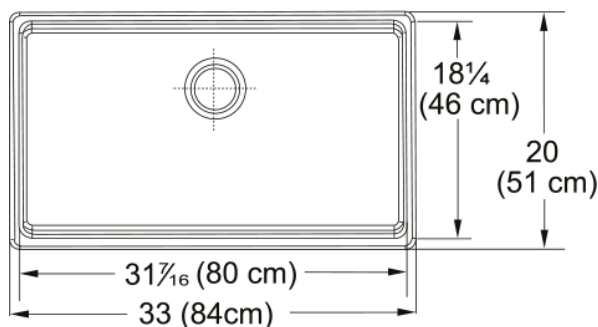

Farm House Ceramic Sink - FHK710-33WH | 130.0079.638

33.0-in. x 20.0-in. Ceramic Single Bowl Apron Front Kitchen Sink, White. The perfect blend of nature and design, Franke apron-front fireclay sinks are made of liquid ceramic which is then fired to create a material that feels incomparably smooth and is tremendously hard-wearing. The Franke Farm House collection will compliment a classic or modern design, and the 9" deep bowls provide ample space for any kitchen task.

Aspect

Sink type	Sink
Type of material	Ceramic
Number of bowls	1
Product color	White
Surface finish	Glossy

Product Dimensions

Length (right to left)	33.071
Width (front to back)	20.079
Large bowl size: right to left	31.496
Large bowl size: front to back	18.11
Large bowl: depth	10.236

Installation

Minimum cabinet size	33"

Product specifications

Installation type	Apron front
Drain hole	3 1/2"
Position of drainer	No drainer

Product identification

Brand	FRANKE
Product family	None
Collection	Farm House
Certified by	ICC

Features

Drainers number	No drainer
Product reversibility	No
Faucet ledge	No