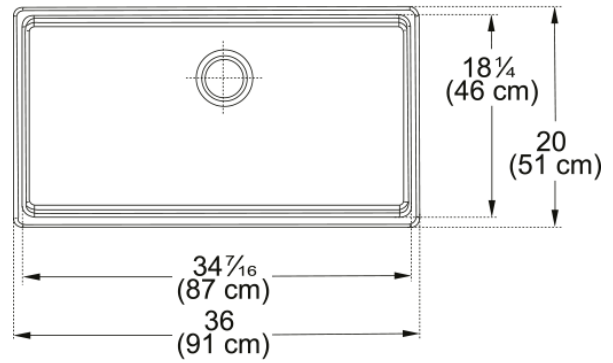

Farm House Ceramic Sink - FHK710-36WH | 130.0079.641

36.0-in. x 20.0-in. Ceramic Single Bowl Apron Front Kitchen Sink, White. The perfect blend of nature and design, Franke apron-front fireclay sinks are made of liquid ceramic which is then fired to create a material that feels incomparably smooth and is tremendously hard-wearing. The Franke Farm House collection will compliment a classic or modern design, and the 9" deep bowls provide ample space for any kitchen task.

Aspect

Sink type	Sink
Type of material	Ceramic
Number of bowls	1
Product color	White
Surface finish	Glossy

Product Dimensions

Length (right to left)	35.827
Width (front to back)	20.079
Large bowl size: right to left	34.252
Large bowl size: front to back	18.11
Large bowl: depth	10.236

Installation

Minimum cabinet size	36"
----------------------	-----

Product specifications

Installation type	Apron front
Drain hole	3 1/2"
Position of drainer	No drainer
Active Twist Compatibility	No

Product identification