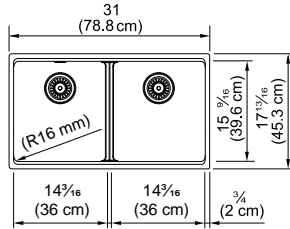

Polar White
MAG1201414-PWT-S
125.0687.218

Stone Grey
MAG1201414-SHG-S
125.0687.219

Onyx
MAG1201414-ONY-S
125.0687.144

Matte Black
MAG1201414-MBK-S
125.0687.214

Champagne
MAG1201414-CHA-S
125.0687.213

Oyster
MAG1201414-OYS-S
125.0687.217

Mocha
MAG1201414-MOC-S
125.0687.215