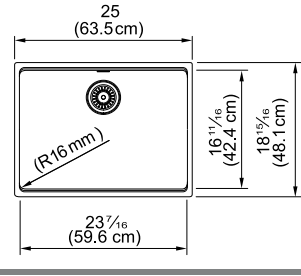

Maris

MAG11023-S

Interior Dimensions: 23⁷/₁₆" x 16¹/₁₆" x 9¹/₂"
 Exterior Dimensions: 25" x 18¹/₁₆"
 Minimum Cabinet Size: 27"
 Weight: 33 lbs.
 Corner Radius: 16mm
 Installation: Undermount

Accessories Optional
 01 04 05 06 07 08 09
 Accessories Included
 A1

Maris

MAG11028-S

Interior Dimensions: 28⁷/₁₆" x 16⁵/₁₆" x 9¹/₂"
 Exterior Dimensions: 30" x 19"
 Minimum Cabinet Size: 33"
 Weight: 34 lbs.
 Corner Radius: 16mm
 Installation: Undermount

Accessories Optional
 03 04 05 06 07 08 09
 Accessories Included
 A1

MAG11025-S

Interior Dimensions: 25¹/₂" x 16¹/₁₆" x 9¹/₂"
 Exterior Dimensions: 27" x 19"
 Minimum Cabinet Size: 30"
 Weight: 33 lbs.
 Corner Radius: 16mm
 Installation: Undermount

Accessories Optional
 02 04 05 06 07 08 09
 Accessories Included
 A1