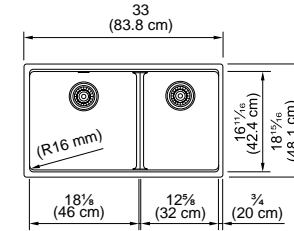

Polar White
MAG1601812LD-PWT-S
125.0687.146

Stone Grey
MAG1601812LD-SHG-S
125.0687.147

Onyx
MAG1601812LD-ONY-S
125.0687.144

Matte Black
MAG1601812LD-MBK-S
125.0687.142

Champagne
MAG1601812LD-CHA-S
125.0687.141

Oyster
MAG1601812LD-OYS-S
125.0687.215

Mocha
MAG1601812LD-MOC-S
125.0687.143