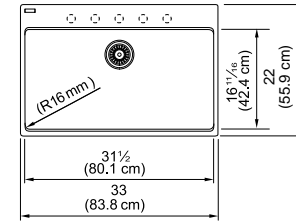

Accessories Included

A1

Polar White
MAG61031-PWT-S
114.0687.118

Stone Grey
MAG61031-SHG-S
114.0687.119

Onyx
MAG61031-ONY-S
114.0687.116

Matte Black
MAG61031-MBK-S
114.0687.114

Champagne
MAG61031-CHA-S
114.0687.113

Oyster
MAG61031-OYS-S
114.0687.117

Mocha
MAG61031-MOC-S
114.0687.115

ACCESSORIES OPTIONAL

O1 Bottom Grid 27⁹/₁₆" x 14" Stainless MA-29-36S 112.0687.980	O2 Bottom/ Shelf Grid 29⁹/₁₆" x 15¹/₄" Stainless MA2-31-36S 112.0687.991	O3 Colander 6¹/₂" x 17¹/₂" x 2¹/₄" Stainless PE-70S 112.0334.171	O4 Colander 6¹/₂" x 16" Stainless MAC-70S 112.0688.103	O5 Colander 6¹/₂" x 17¹/₁₆" x 2¹/₄" Stainless PX-70S 112.0066.060	O6 Cutting Board 11¹/₂" x 16¹/₂" Maple MAC-40S 112.0688.104
O7 Cutting Board 11¹/₂" x 18" Maple MA2-40S 112.0688.102	O8 Cutting Board 11¹/₂" x 18¹/₂" Maple MA3-40S 112.0643.597	O9 Utility Roller Mat 18¹/₂" x 17¹/₂" Stainless MA-17-31LRM 112.0643.576	O10 Roller Mat 11¹/₂" x 16¹/₂" Stainless PKG14-31RM 112.0256.867	O11 Roller Mat 18¹/₂" x 17¹/₁₆" Stainless MA2-31RM 112.0080.355	O12 Colorline Strainer Basket 900-PWT 900-SHG 900-MBK 900-CHA 900-OYS 900-MOC
O13 Colorline Disposer Flange Kit WD-900-PWT WD-900-SHG WD-900-MBK WD-900-CHA WD-900-OYS WD-900-MOC	O14 Drain Cover 4¹/₂" Stainless RNDCVR 112.0532.169	A1 Strainer Basket Chrome 1145 112.0055.508 Included Satin Nickel 1145SN 112.0185.195 Optional	Active Matte Black ACT-PO-MBK 115.0656.848		

Color shown is Champagne