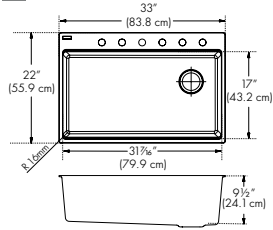

Accessories Included

A1

Polar White
MAG610310W-PWT-S
114.0637.921

Stone Grey
MAG610310W-SHG-S
114.0637.920

Onyx
MAG610310W-ONY-S
114.0637.919

Matte Black
MAG610310W-MBK-S
114.0637.925

Champagne
MAG610310W-CHA-S
114.0637.924

Oyster
MAG610310W-OYS-S
114.0637.923

Mocha
MAG610310W-MOC-S
114.0688.145