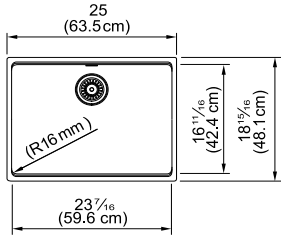

- **Polar White**
  MAG11023ADA-PWT-S
  125.0687.181
- **Stone Grey**
  MAG11023ADA-SHG-S
  125.0687.182
- **Onyx**
  MAG11023ADA-ONY-S
  125.0687.179
- **Matte Black**
  MAG11023ADA-MBK-S
  125.0687.177
- **Champagne**
  MAG11023ADA-CHA-S
  125.0687.176
- **Oyster**
  MAG11023ADA-OYS-S
  125.0687.180
- **Mocha**
  MAG11023ADA-MOC-S
  125.0687.178

Maris ADA

ACCESSORIES OPTIONAL

- **01 Bottom Grid**
  22³/₄" x 15¹/₄"
  Stainless
  MAA-23-36S
  112.0687.998
- **02 Colander**
  6¹/₄" x 17¹/₁₆" x 2¹/₄"
  Stainless
  PX-70S
  112.0066.060
- **03 Cutting Board**
  11¹/₂" x 18"
  Maple
  MA2-40S
  112.0688.102
- **04 Roller Mat**
  18³/₄" x 17³/₄"
  Stainless
  MA2-31RM
  112.0080.355
- **05 Colorline Strainer Basket**
  900-PWT
  900-SHG
  900-MBK
  900-CHA
  900-OYS
  900-MOC

  Color shown is Champagne
- **06 Colorline Disposer Flange Kit**
  WD-900-PWT
  WD-900-SHG
  WD-900-MBK
  WD-900-CHA
  WD-900-OYS
  WD-900-MOC

  Color shown is Matte Black
- **07 Drain Cover**
  4³/₄"
  Stainless
  RNDCLR
  112.0532.169
- **08 Strainer Basket**
  Chrome
  1145
  112.0055.508

  Included
  Satin Nickel
  1145SN
  112.0185.195

  Optional