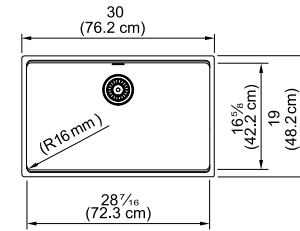

Maris

MAG11023-S

Interior Dimensions: 23⁷/₁₆" x 16¹/₁₆" x 9¹/₂"
 Exterior Dimensions: 25" x 18¹/₁₆"
 Minimum Cabinet Size: 27"
 Weight: 33 lbs.
 Corner Radius: 16mm
 Installation: Undermount

Accessories Optional
 01 04 05 06 07 08 09
 Accessories Included
 A1

Maris

MAG11028-S

Interior Dimensions: 28⁷/₁₆" x 16⁵/₁₆" x 9¹/₂"
 Exterior Dimensions: 30" x 19"
 Minimum Cabinet Size: 33"
 Weight: 34 lbs.
 Corner Radius: 16mm
 Installation: Undermount

Accessories Optional
 03 04 05 06 07 08 09
 Accessories Included
 A1

MAG11025-S

Interior Dimensions: 25¹/₂" x 16¹/₁₆" x 9¹/₂"
 Exterior Dimensions: 27" x 19"
 Minimum Cabinet Size: 30"
 Weight: 33 lbs.
 Corner Radius: 16mm
 Installation: Undermount

Accessories Optional
 02 04 05 06 07 08 09
 Accessories Included
 A1