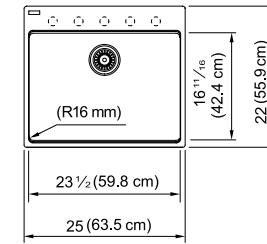

Maris

Interior Dimensions: 31½" x 16⅛" x 9½"
Exterior Dimensions: 33" x 18⅞"
Minimum Cabinet Size: 36"
Weight: 43 lbs.
Corner Radius: 16mm
Installation: Undermount

Accessories Optional
O1 O3 O4 O5 O7 O8 O9
Accessories Included
A1

- **Polar White**
  MAG1201515-PWT-S
  125.0687.125
- **Stone Grey**
  MAG1201515-SHG-S
  125.0687.126
- **Onyx**
  MAG1201515-ONY-S
  125.0687.123
- **Matte Black**
  MAG1201515-MBK-S
  125.0687.121
- **Champagne**
  MAG1201515-CHA-S
  125.0687.120
- **Oyster**
  MAG1201515-OYS-S
  125.0687.124
- **Mocha**
  MAG1201515-MOC-S
  125.0687.122

Maris

Interior Dimensions: 23½" x 16⅛" x 9½"
Exterior Dimensions: 25" x 22"
Minimum Cabinet Size: 27"
Weight: 35 lbs.
Corner Radius: 16mm
Installation: Topmount
Pre-scored Faucet Hole: 1 to 5

Accessories Optional
O2 O3 O4 O5 O7 O8 O9
Accessories Included
A1

- **Polar White**
  MAG61023-PWT-S
  114.0687.188
- **Stone Grey**
  MAG61023-SHG-S
  114.0687.189
- **Onyx**
  MAG61023-ONY-S
  114.0687.186
- **Matte Black**
  MAG61023-MBK-S
  114.0687.186
- **Champagne**
  MAG61023-CHA-S
  114.0687.183
- **Oyster**
  MAG61023-OYS-S
  114.0687.187
- **Mocha**
  MAG61023-MOC-S
  114.0687.185

Interior Dimensions: 15⅞" x 15⅞" x 7⅞"
Exterior Dimensions: 17⅞" x 19⅞"
Minimum Cabinet Size:
18" (topmount) 21" (undermount)
Weight: 22 lbs.
Corner Radius: 20mm
Installation: Dual Mount
Pre-scored Faucet Hole: 1 to 3

Accessories Optional
O6 O7 O8 O9
Accessories Included
A1

- **Polar White**
  MAG61015-PWT-S
  114.0687.211
- **Stone Grey**
  MAG61015-SHG-S
  114.0687.212
- **Onyx**
  MAG61015-ONY-S
  114.0687.209
- **Matte Black**
  MAG61015-MBK-S
  114.0687.207
- **Champagne**
  MAG61015-CHA-S
  114.0687.206
- **Oyster**
  MAG61015-OYS-S
  114.0687.210
- **Mocha**
  MAG61015-MOC-S
  114.0687.208

ACCESSORIES OPTIONAL