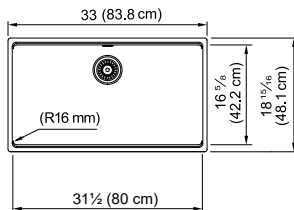

Polar White
MAG11031-PWT-S
125.0687.111

Stone Grey
MAG11031-SHG-S
125.0687.112

Onyx
MAG11031-ONY-S
125.0687.109

Matte Black
MAG11031-MBK-S
125.0687.107

Champagne
MAG11031-CHA-S
125.0687.106

Oyster
MAG11031-OYS-S
125.0687.110

Mocha
MAG11031-MOC-S
125.0687.108