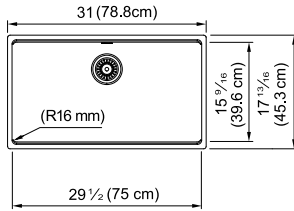

Maris

MAG11023-S

Interior Dimensions: 23⁷/₁₆" x 16¹/₁₆" x 9¹/₂"
 Exterior Dimensions: 25" x 18¹/₁₆"
 Minimum Cabinet Size: 27"
 Weight: 33 lbs.
 Corner Radius: 16mm
 Installation: Undermount

Accessories Optional
 01 04 05 06 07 08 09
 Accessories Included
 A1

Maris

MAG11028-S

Interior Dimensions: 28⁷/₁₆" x 16⁵/₁₆" x 9¹/₂"
 Exterior Dimensions: 30" x 19"
 Minimum Cabinet Size: 33"
 Weight: 34 lbs.
 Corner Radius: 16mm
 Installation: Undermount

Accessories Optional
 03 04 05 06 07 08 09
 Accessories Included
 A1

MAG11025-S

Interior Dimensions: 25¹/₂" x 16¹/₁₆" x 9¹/₂"
 Exterior Dimensions: 27" x 19"
 Minimum Cabinet Size: 30"
 Weight: 33 lbs.
 Corner Radius: 16mm
 Installation: Undermount

Accessories Optional
 02 04 05 06 07 08 09
 Accessories Included
 A1

Maris

MAG11029-S

Interior Dimensions: 29½" x 15⅝" x 9 ½"
 Exterior Dimensions: 31" x 17⅞"
 Minimum Cabinet Size: 33"
 Weight: 35 lbs.
 Corner Radius: 16mm
 Installation: Undermount

Accessories Optional
 O1 O4 O7 O10 O13 O14 O15
 Accessories Included
 A1