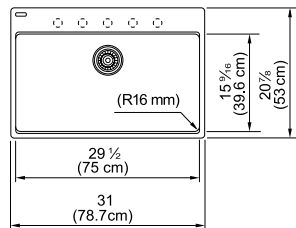

Accessories Included

A1

Polar White
MAG61029-PWT-S
114.0687.253

Stone Grey
MAG61029-SHG-S
114.0687.254

Onyx
MAG61029-ONY-S
114.0687.251

Matte Black
MAG61029-MBK-S
114.0687.249

Champagne
MAG61029-CHA-S
114.0687.248

Oyster
MAG61029-OYS-S
114.0687.252

Mocha
MAG61029-MOC-S
114.0687.250