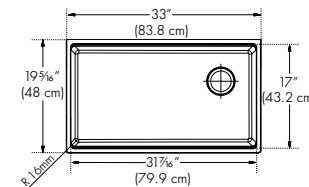

Polar White
MAG11031OW-PWT-S
125.0637.096

Stone Grey
MAG11031OW-SHG-S
125.0637.095

Onyx
MAG11031OW-ONY-S
125.0637.094

Matte Black
MAG11031OW-MBK-S
125.0637.100

Champagne
MAG11031OW-CHA-S
125.0637.099

Oyster
MAG11031OW-OYS-S
125.0637.098

Mocha
MAG11031OW-MOC-S
125.0688.144

ACCESSORIES OPTIONAL

- **O1 Bottom Grid**
  27⅞" x 14"
  Stainless
  MA-29-36S
  112.0687.980
- **O2 Bottom Grid**
  29⅞" x 15⅝"
  Stainless
  MA2-31-36S
  112.0687.991
- **O3 Bottom/ Shelf Grid**
  (Left) 14⅝" x 15⅝"
  (Right) 14⅝" x 15⅝"
  Stainless
  MA-31-36S
  112.0643.593
- **O4 Colander**
  6⅝" x 16"
  Stainless
  MAC-70S
  112.0688.103
- **O5 Colander**
  6⅝" x 17⅝" x 2⅝"
  Stainless
  PX-70S
  112.0066.060
- **O6 Colander**
  6⅝" x 17⅝" x 2⅝"
  Stainless
  PE-70S
  112.0334.171
- **O7 Cutting Board**
  11⅝" x 16⅝"
  Maple
  MAC-40S
  112.0688.104
  $280
- **O8 Cutting Board**
  11⅝" x 18"
  Maple
  MA2-40S
  112.0688.102
- **O9 Cutting Board**
  11⅝" x 18⅝"
  Maple
  MA3-40S
  112.0643.597
- **O10 Roller Mat**
  11⅝" x 16⅝"
  Stainless
  PKG14-31RM
  112.0756.867
- **O11 Roller Mat**
  18⅝" x 17⅝"
  Stainless
  MA2-31RM
  112.0080.355
- **O12 Roller Mat**
  18⅝" x 17⅝"
  Stainless
  MA-31RM
  112.0643.591
- **O13 Colorline Strainer Basket**
  900-PWT
  900-SHG
  900-MBK
  900-CHA
  900-OYS
  900-MOC
  $95
- **O14 Colorline Disposer Flange Kit**
  WD-900-PWT
  WD-900-SHG
  WD-900-MBK
  WD-900-CHA
  WD-900-OYS
  WD-900-MOC
- **O15 Drain Cover**
  4⅝"
  Stainless
  RND/CVR
  112.0532.169
- **A1 Strainer Basket**
  Chrome
  1145
  112.0055.508

  Included
  Satin Nickel
  1145SN
  112.0185.195
- **Active**
  Matte Black
  ACT-PO-MBK
  115.0656.848

Optional