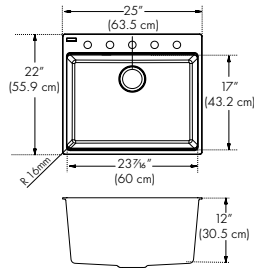

Accessories Included

A1

Polar White
MAG61023L-PWT-S
114.0637.914

Stone Grey
MAG61023L-SHG-S
114.0637.913

Onyx
MAG61023L-ONY-S
114.0637.912

Matte Black
MAG61023L-MBK-S
114.0637.918

Champagne
MAG61023L-CHA-S
114.0637.917

Oyster
MAG61023L-OYS-S
114.0637.916

Mocha
MAG61023L-MOC-S
114.0688.146