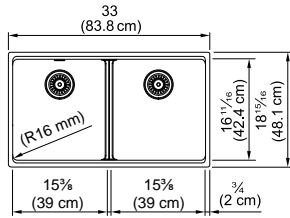

Champagne
MAG1601812LD-CHA-S
 125.0687.141

Oyster
MAG1601812LD-OYS-S
 125.0687.215

Mocha
MAG1601812LD-MOC-S
 125.0687.143

MAG1601611LD-S

Interior Dimensions: 29 ½" x 15⅝" x 9½"
 Exterior Dimensions: 31" x 17⅞"
 Minimum Cabinet Size: 33"
 Weight: 39 lbs.
 Corner Radius: 16mm
 Installation: Undermount

Maris

MAG1201515-S

Interior Dimensions: 31½" x 16⅛" x 9½"
 Exterior Dimensions: 33" x 18⅞"
 Minimum Cabinet Size: 36"
 Weight: 43 lbs.
 Corner Radius: 16mm
 Installation: Undermount

Accessories Optional
 O1 O3 O4 O5 O7 O8 O9
 Accessories Included
 A1