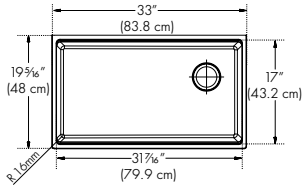

Accessories Optional

O1 O2 O3 O4