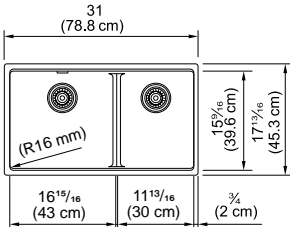

Polar White
MAG1601611LD-PWT-S
125.0687.232

Stone Grey
MAG1601611LD-SHG-S
125.0687.233

Onyx
MAG1601611LD-ONY-S
125.0687.230

Matte Black
MAG1601611LD-MBK-S
125.0687.228

Champagne
MAG1601611LD-CHA-S
125.0687.228

Oyster
MAG1601611LD-OYS-S
125.0687.231

Mocha
MAG1601611LD-MOC-S
125.0687.229

ACCESSORIES OPTIONAL

 O1 Bottom Grid 12½" x 14" Stainless MA-14-36S 112.0687.992	 O2 Bottom Grid 15⅝" x 14" Stainless MA-16-36S 112.0687.994	 O3 Bottom Grid 10¾" x 14" Stainless MA-11-36S 112.0687.995	 O4 Bottom Grid 16⅝" x 15¼" Stainless MA-18-36S 112.0687.996	 O5 Bottom Grid 11¾" x 15¼" Stainless MA-12-36S 112.0687.997	 O6 Colander 6¾" x 16" Stainless MAC-70S 112.0688.103
 O7 Colander 6¾" x 17⅞" x 2¼" Stainless PX-70S 112.0066.060	 O8 Cutting Board 11¾" x 16¾" Maple MAC-40S 112.0688.104	 O9 Cutting Board 11¾" x 18" Solid Wood MA2-40S 112.0688.102	 O10 Roller Mat 11¾" x 16¾" Stainless PKG14-31RM 112.0256.867	 O11 Roller Mat 18¾" x 17¾" Stainless MA2-31RM 112.0080.355	 O12 Colorline Strainer Basket 900-PWT 900-SHG 900-MBK 900-CHA 900-OYS 900-MOC
 O13 Colorline Disposer Flange Kit WD-900-PWT WD-900-SHG WD-900-MBK WD-900-CHA WD-900-OYS WD-900-MOC	 O14 Drain Cover 4½" Stainless RNDCLR 112.0532.169	 A1 Strainer Basket Chrome 114S 112.0055.508	 Active Matte Black ACT-PO-MBK 115.0656.848		

Color shown is Matte Black

Included Satin Nickel 1145SN 112.0185.195

Optional