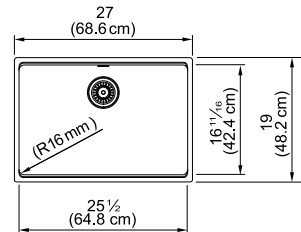

Maris

MAG11023-S

Interior Dimensions: 23⁷/₁₆" x 16¹/₁₆" x 9¹/₂"
 Exterior Dimensions: 25" x 18¹/₁₆"
 Minimum Cabinet Size: 27"
 Weight: 33 lbs.
 Corner Radius: 16mm
 Installation: Undermount

Accessories Optional
 01 04 05 06 07 08 09
 Accessories Included
 A1

Maris

MAG11028-S

Interior Dimensions: 28⁷/₁₆" x 16⁵/₁₆" x 9¹/₂"
 Exterior Dimensions: 30" x 19"
 Minimum Cabinet Size: 33"
 Weight: 34 lbs.
 Corner Radius: 16mm
 Installation: Undermount

Accessories Optional
 03 04 05 06 07 08 09
 Accessories Included
 A1

MAG11025-S

Interior Dimensions: 25¹/₂" x 16¹/₁₆" x 9¹/₂"
 Exterior Dimensions: 27" x 19"
 Minimum Cabinet Size: 30"
 Weight: 33 lbs.
 Corner Radius: 16mm
 Installation: Undermount

Accessories Optional
 02 04 05 06 07 08 09
 Accessories Included
 A1