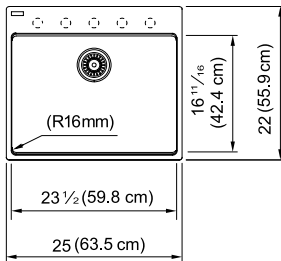

- **Polar White**
  MAG61023ADA-PWT-S
  114.0687.195
- **Stone Grey**
  MAG61023ADA-SHG-S
  114.0687.196
- **Onyx**
  MAG61023ADA-ONY-S
  114.0687.193
- **Matte Black**
  MAG61023ADA-MBK-S
  114.0687.191
- **Champagne**
  MAG61023ADA-CHA-S
  114.0687.190
- **Oyster**
  MAG61023ADA-OYS-S
  114.0687.194
- **Mocha**
  MAG61023ADA-MOC-S
  114.0687.192