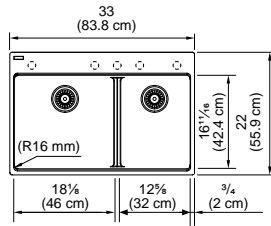

Accessories Included

- A1