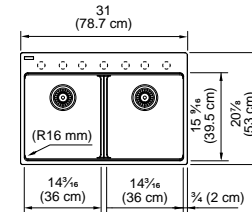

Accessories Included

A1

Polar White
MAG6201414-PWT-S
114.0687.225

Stone Grey
MAG6201414-SHG-S
114.0687.226

Onyx
MAG6201414-ONY-S
114.0687.223

Matte Black
MAG6201414-MBK-S
114.0687.221

Champagne
MAG6201414-CHA-S
114.0687.220

Oyster
MAG6201414-OYS-S
114.0687.224

Mocha
MAG6201414-MOC-S
114.0687.222

Maris

ACCESSORIES OPTIONAL

1. O1 **Bottom/ Shelf Grid**
     (Left) 14¹/₂" x 15¹/₁₆"
     (Right) 14¹/₂" x 15¹/₁₆"
     Stainless
     MA-31-36S
     112.0643.593
   - O2 **Bottom Grid**
     15¹/₁₆" x 14"
     Stainless
     MA-16-36S
     112.0687.994
   - O3 **Bottom Grid**
     10¹/₂" x 14"
     Stainless
     MA-11-36S
     112.0687.995
   - O4 **Bottom Grid**
     12¹/₂" x 14"
     Stainless
     MA-14-36S
     112.0687.992
   - O5 **Colander**
     6¹/₂" x 17¹/₂" x 2¹/₂"
     Stainless
     PE-70S
     112.0334.171
   - O6 **Colander**
     6¹/₂" x 16"
     Stainless
     MAC-70S
     112.0688.103
   - O7 **Cutting Board**
     11¹/₂" x 18"
     Maple
     MA3-40S
     112.0643.597
   - O8 **Cutting Board**
     11¹/₂" x 16"
     Maple
     MAC-40S
     112.0688.104
   - O9 **Roller Mat**
     18¹/₂" x 17¹/₁₆"
     Stainless
     MA-31RM
     112.0643.591
   - O10 **Roller Mat**
     11¹/₂" x 16¹/₁₆"
     Stainless
     PKG14-31RM
     112.0256.867
   - O11 **Colorline Strainer Basket**
     900-PWT
     900-SHG
     900-MBK
     900-CHA
     900-OYS
     900-MOC
   - O12 **Colorline Disposer Flange Kit**
     WD-900-PWT
     WD-900-SHG
     WD-900-MBK
     WD-900-CHA
     WD-900-OYS
     WD-900-MOC
2. Color shown is Champagne
3. A1 **Strainer Basket**
     Chrome
     1145
     112.0055.508
4. Included
   Satin Nickel
   1145SN
   112.0185.195
5. Optional
6. **Active**
     Matte Black
     ACT-PO-MBK
     115.0656.848