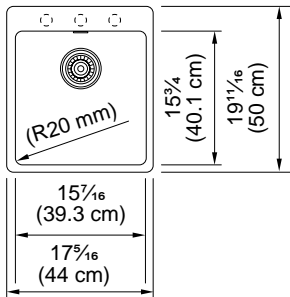

- **Polar White**
  MAG61023-PWT-S
  114.0687.188
- **Stone Grey**
  MAG61023-SHG-S
  114.0687.189
- **Onyx**
  MAG61023-ONY-S
  114.0687.186
- **Matte Black**
  MAG61023-MBK-S
  114.0687.186
- **Champagne**
  MAG61023-CHA-S
  114.0687.183
- **Oyster**
  MAG61023-OYS-S
  114.0687.187
- **Mocha**
  MAG61023-MOC-S
  114.0687.185

Interior Dimensions: 15⅞" x 15⅞" x 7⅞"
Exterior Dimensions: 17⅞" x 19⅞"
Minimum Cabinet Size:
18" (topmount) 21" (undermount)
Weight: 22 lbs.
Corner Radius: 20mm
Installation: Dual Mount
Pre-scored Faucet Hole: 1 to 3

Accessories Optional
O6 O7 O8 O9
Accessories Included
A1