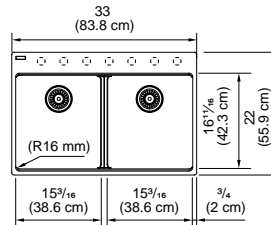

Accessories Included

- A1

Polar White
MAG6201515-PWT-S
114.0687.132

Stone Grey
MAG6201515-SHG-S
114.0687.133

Onyx
MAG6201515-ONY-S
114.0687.130

Matte Black
MAG6201515-MBK-S
114.0687.128

Champagne
MAG6201515-CHA-S
114.0687.127

Oyster
MAG6201515-OYS-S
114.0687.131

Mocha
MAG6201515-MOC-S
114.0687.129