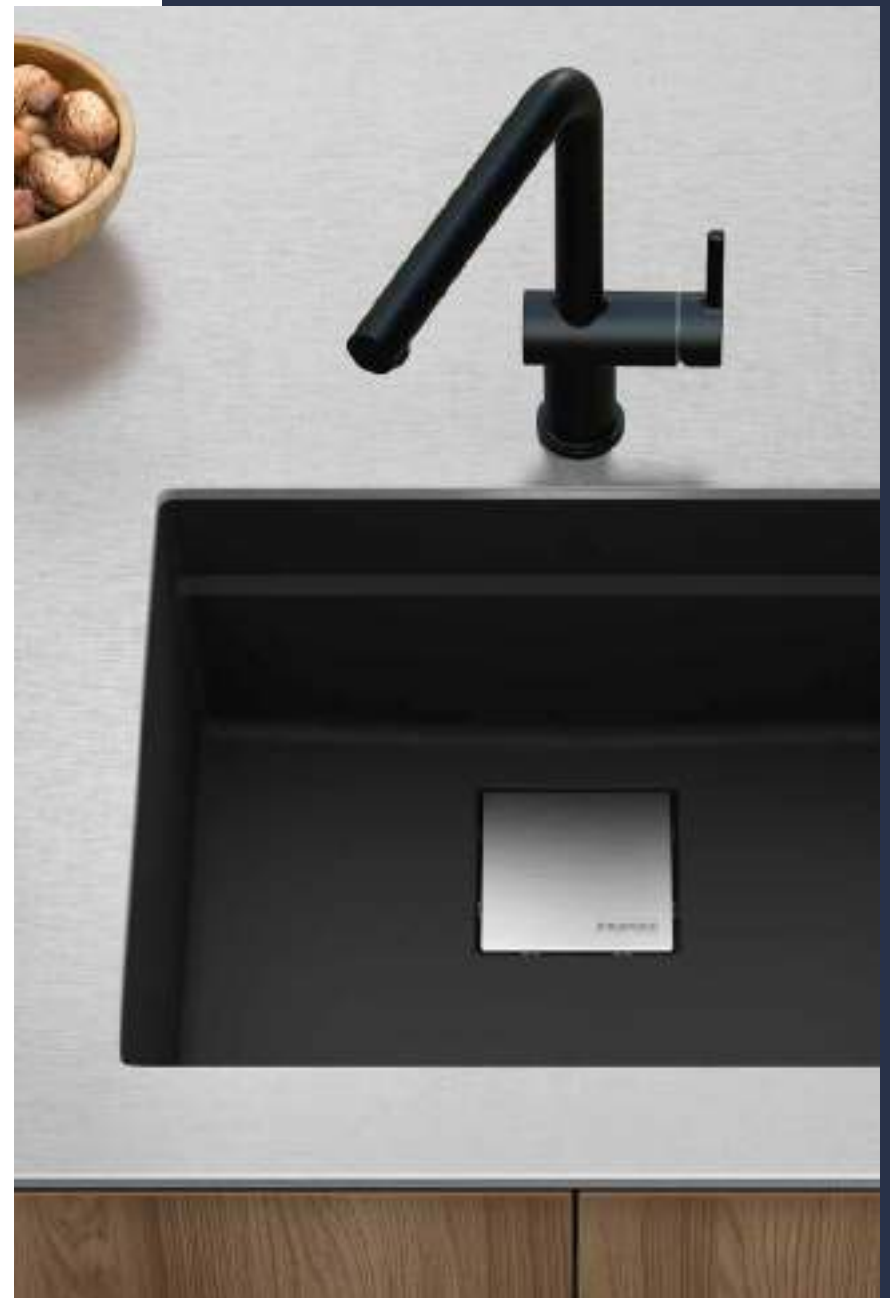

Made to last

A durable and beautiful choice, Franke`s granite sinks are made from up to 80% natural quartz sand, making them one of the hardest materials in the world

Quartz sand is delivered to the factory in various colors, which create the finished color of each sink. However, all our sinks reflect the latest kitchen color trends and echo your style and taste, with calming and classic neutrals that have never lost their appeal. We know what matters most in the home — beauty, functionality, simplicity. It is a hardworking haven that nurtures our spirits and promotes our well-being.

COLOR VARIATIONS