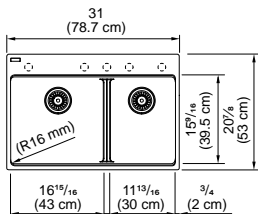

Accessories Included

A1

Polar White
MAG6601611LD-PWT-S
114.0687.232

Stone Grey
MAG6601611LD-SHG-S
114.0687.233

Onyx
MAG6601611LD-ONY-S
114.0687.230

Matte Black
MAG6601611LD-MBK-S
114.0687.228

Champagne
MAG6601611LD-CHA-S
114.0687.227

Oyster
MAG6601611LD-OYS-S
114.0687.231

Mocha
MAG6601611LD-MOC-S
114.0687.229