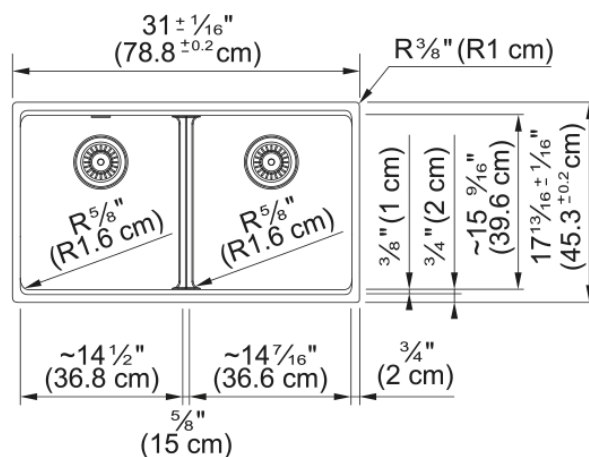

Maris Undermount Sink - MAG1201414-SHG-S | 125.0687.219

Aspect

Sink type	Sink
Type of material	Granite
Number of bowls	2
Color	Stone grey
Surface finish	None

Product Dimensions

Exterior size: right to left	31.008
Exterior size: front to back	17.835
Large bowl size: right to left	14.252
Large bowl size: front to back	15.606
Large bowl: depth	9.492
Small bowl size: right to left	14.252
Small bowl size: front to back	15.606
Small bowl: depth	9.492

Installation

Minimum cabinet size	33"

Product specifications

Installation type	Undermount
Drain hole	3 1/2"
Position of drainer	No drainer

Product identification

Product brand	FRANKE
Product family	Maris
Collection	Maris
Certified by	IAPMO

Features

Drainers number	No drainer
Product reversibility	No
Faucet ledge	No