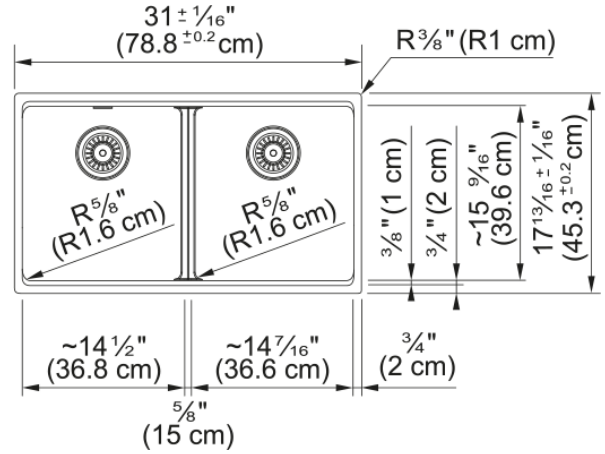

Maris Undermount Sink - MAG1201414-SHG | 125.0687.070

Aspect

Sink type	Sink
Type of material	Granite
Number of bowls	2
Color	Stone grey
Surface finish	None

Product Dimensions

Exterior size: right to left	31.008
Exterior size: front to back	17.835
Large bowl size: right to left	14.252
Large bowl size: front to back	15.606
Large bowl: depth	9.492
Small bowl size: right to left	14.252
Small bowl size: front to back	15.606
Small bowl: depth	9.492

Installation

Minimum cabinet size	36"
----------------------	-----

Product specifications

Installation type	Undermount
Drain hole	3 1/2"
Position of drainer	No drainer

Product identification

Product brand	FRANKE
Product family	Maris
Collection	Maris
Certified by	IAPMO

Features

Drainers number	No drainer
Product reversibility	No
Faucet ledge	No

Strainer assembly included	No
Strainer assembly type	No waste kit
Overflow	No
Number of faucet holes	No faucet hole
Soap dispenser hole	No