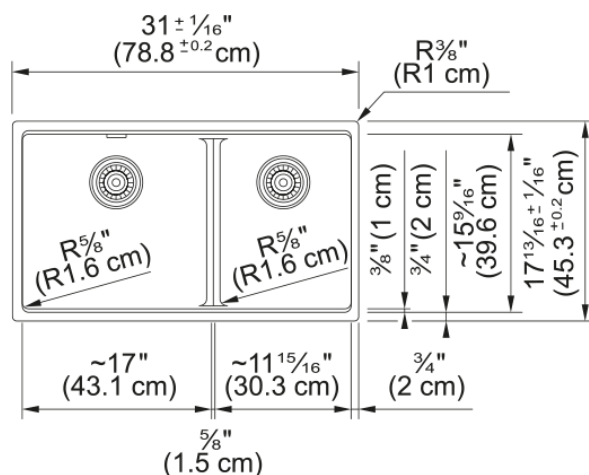

Maris Undermount Sink - MAG1601611LD-MOC | 125.0687.080

Aspect

Sink type	Sink
Type of material	Granite
Number of bowls	2
Color	Mocha
Surface finish	None

Product Dimensions

Exterior size: right to left	31.024
Exterior size: front to back	17.835
Large bowl size: right to left	16.945
Large bowl size: front to back	15.606
Large bowl: depth	9.492
Small bowl size: right to left	11.984
Small bowl size: front to back	15.606
Small bowl: depth	9.492

Installation

Minimum cabinet size	36"

Product specifications

Installation type	Undermount
Drain hole	3 1/2"
Position of drainer	No drainer

Product identification

Product brand	FRANKE
Product family	Maris
Collection	Maris
Certified by	IAPMO

Features

Drainers number	No drainer
Product reversibility	No
Faucet ledge	No