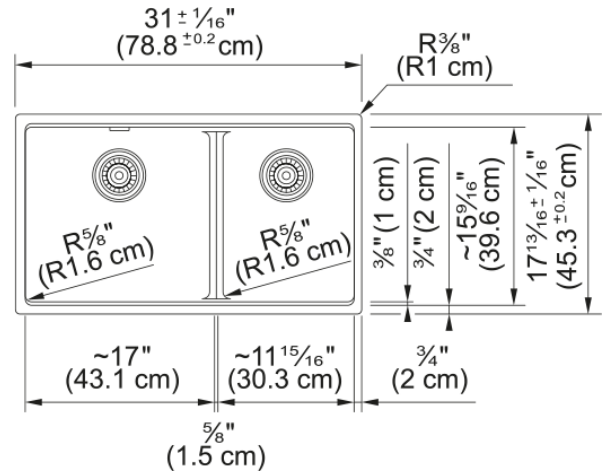

Maris Undermount Sink-MAG1601611LD-ONY-S | 125.0687.230

Aspect

Sink type	Sink
Type of material	Granite
Number of bowls	2
Color	Onyx
Surface finish	None

Product Dimensions

Exterior size: right to left	31.024
Exterior size: front to back	17.835
Large bowl size: right to left	16.945
Large bowl size: front to back	15.606
Large bowl: depth	9.492
Small bowl size: right to left	11.984
Small bowl size: front to back	15.606
Small bowl: depth	9.492

Installation

Minimum cabinet size	33"
----------------------	-----

Product specifications

Installation type	Undermount
Drain hole	3 1/2"
Position of drainer	No drainer

Product identification

Product brand	FRANKE
Product family	Maris
Collection	Maris
Certified by	IAPMO

Features

Drainers number	No drainer
Product reversibility	No
Faucet ledge	No

Strainer assembly included	Yes
Strainer assembly type	Manual
Overflow	No
Number of faucet holes	No faucet hole
Soap dispenser hole	No