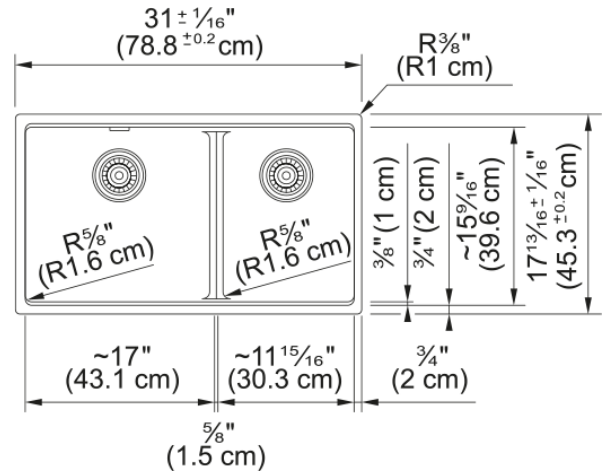

Maris Undermount Sink - MAG1601611LD-OYS | 125.0687.082

Aspect

Sink type	Sink
Type of material	Granite
Number of bowls	2
Color	Oyster
Surface finish	None

Product Dimensions

Exterior size: right to left	31.024
Exterior size: front to back	17.835
Large bowl size: right to left	16.945
Large bowl size: front to back	15.606
Large bowl: depth	9.492
Small bowl size: right to left	11.984
Small bowl size: front to back	15.606
Small bowl: depth	9.492

Installation

Minimum cabinet size	36"

Product specifications

Installation type	Undermount
Drain hole	3 1/2"
Position of drainer	No drainer

Product identification

Product brand	FRANKE
Product family	Maris
Collection	Maris
Certified by	IAPMO

Features

Drainers number	No drainer
Product reversibility	No
Faucet ledge	No