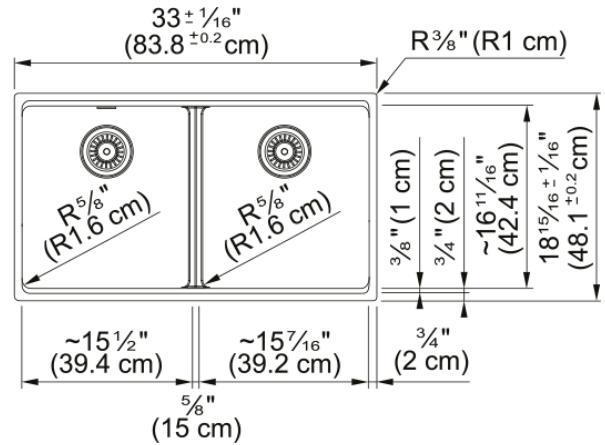

Maris Undermount Sink - MAG1201515-PWT-S | 125.0687.125

Aspect

Sink type	Sink
Type of material	Granite
Number of bowls	2
Color	Polar white
Surface finish	None

Product Dimensions

Exterior size: right to left	33.008
Exterior size: front to back	18.937
Large bowl size: right to left	15.252
Large bowl size: front to back	16.732
Large bowl: depth	9.488
Small bowl size: right to left	15.252
Small bowl size: front to back	16.732
Small bowl: depth	9.488

Installation

Minimum cabinet size	36"
----------------------	-----

Product specifications

Installation type	Undermount
Drain hole	3 1/2"
Position of drainer	No drainer

Product identification

Product brand	FRANKE
Product family	Maris
Collection	Maris
Certified by	IAPMO

Features

Drainers number	No drainer
Product reversibility	No
Faucet ledge	No

Strainer assembly included	Yes
Strainer assembly type	Manual
Overflow	No
Number of faucet holes	No faucet hole
Soap dispenser hole	No