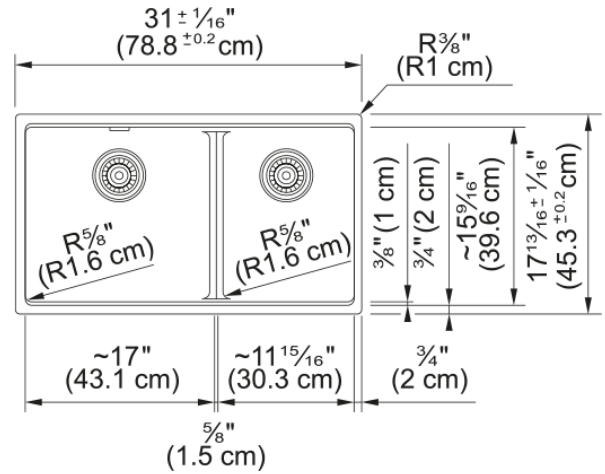

Maris Undermount Sink - MAG1601611LD-PWT | 125.0687.083

Aspect

Sink type	Sink
Type of material	Granite
Number of bowls	2
Color	Polar white
Surface finish	None

Product Dimensions

Exterior size: right to left	31.024
Exterior size: front to back	17.835
Large bowl size: right to left	16.945
Large bowl size: front to back	15.606
Large bowl: depth	9.492
Small bowl size: right to left	11.984
Small bowl size: front to back	15.606
Small bowl: depth	9.492

Installation

Minimum cabinet size	36"
----------------------	-----

Product specifications

Installation type	Undermount
Drain hole	3 1/2"
Position of drainer	No drainer

Product identification

Product brand	FRANKE
Product family	Maris
Collection	Maris
Certified by	IAPMO

Features

Drainers number	No drainer
Product reversibility	No
Faucet ledge	No

Strainer assembly included	No
Strainer assembly type	No waste kit
Overflow	No
Number of faucet holes	No faucet hole
Soap dispenser hole	No