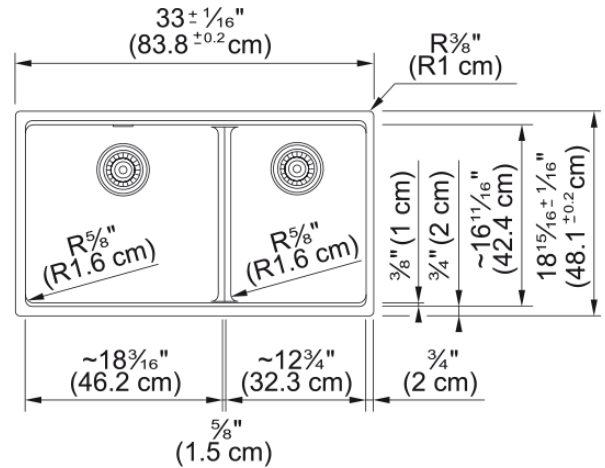

Maris Undermount Sink-MAG1601812LD-CHA-S | 125.0687.141

Aspect

Sink type	Sink
Type of material	Granite
Number of bowls	2
Color	Champagne
Surface finish	None

Product Dimensions

Exterior size: right to left	32.992
Exterior size: front to back	18.937
Large bowl size: right to left	18.15
Large bowl size: front to back	16.614
Large bowl: depth	9.488
Small bowl size: right to left	12.756
Small bowl size: front to back	16.614
Small bowl: depth	9.488

Installation

Minimum cabinet size	36"
----------------------	-----

Product specifications

Installation type	Undermount
Drain hole	3 1/2"
Position of drainer	No drainer

Product identification

Product brand	FRANKE
Product family	Maris
Collection	Maris
Certified by	IAPMO

Features

Drainers number	No drainer
Product reversibility	No
Faucet ledge	No

Strainer assembly included	Yes
Strainer assembly type	Manual
Overflow	No
Number of faucet holes	No faucet hole
Soap dispenser hole	No