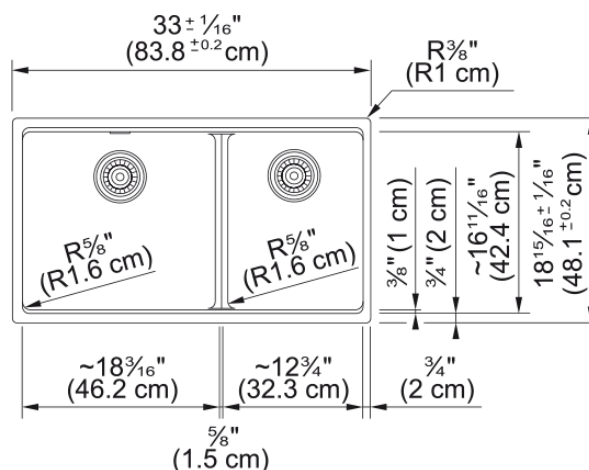

Maris Undermount Sink - MAG1601812LD-CHA | 125.0687.001

Aspect

Sink type	Sink
-----------	------

Product Dimensions

Exterior size: right to left	32.992
Exterior size: front to back	18.937
Large bowl size: right to left	18.15
Large bowl size: front to back	16.614
Large bowl: depth	9.488
Small bowl size: right to left	12.756
Small bowl size: front to back	16.614
Small bowl: depth	9.488

Product specifications

Installation type	Undermount
Drain hole	3 1/2"

Product identification

Product family	Maris
Collection	Maris
Certified by	IAPMO

Features

Drainers number	No drainer
Product reversibility	No
Faucet ledge	No
Strainer assembly included	No
Strainer assembly type	No waste kit
Overflow	No
Number of faucet holes	No faucet hole
Soap dispenser hole	No