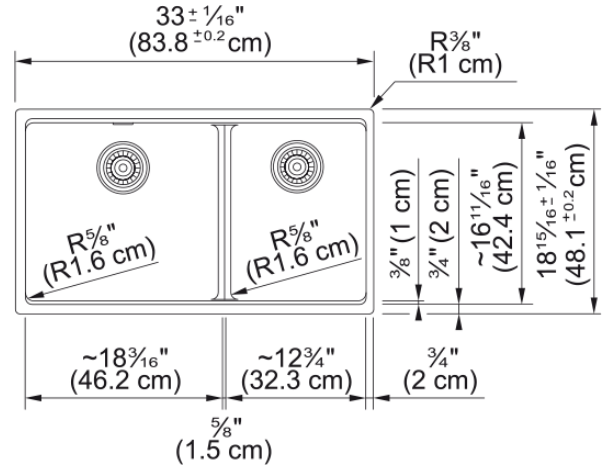

Maris Undermount Sink - MAG1601812LD-MBK | 125.0687.002

Aspect

Sink type	Sink
Type of material	Granite
Number of bowls	2
Color	Matte black
Surface finish	None

Product Dimensions

Exterior size: right to left	32.992
Exterior size: front to back	18.937
Large bowl size: right to left	18.15
Large bowl size: front to back	16.614
Large bowl: depth	9.488
Small bowl size: right to left	12.756
Small bowl size: front to back	16.614
Small bowl: depth	9.488

Installation

Minimum cabinet size	36"

Product specifications

Installation type	Undermount
Drain hole	3 1/2"
Position of drainer	No drainer

Product identification

Product brand	FRANKE
Product family	Maris
Collection	Maris
Certified by	IAPMO

Features

Drainers number	No drainer
Product reversibility	No
Faucet ledge	No