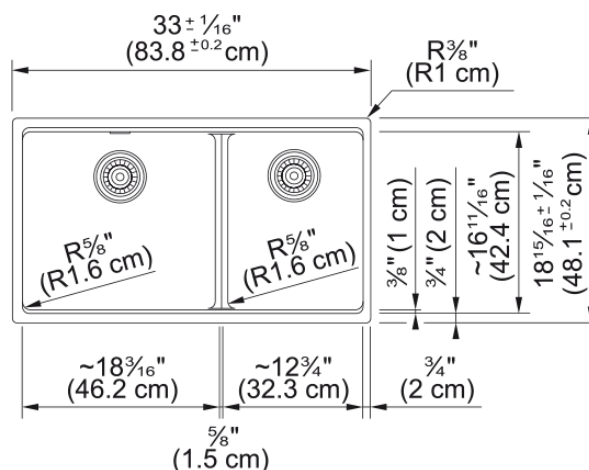

Maris Undermount Sink - MAG1601812LD-ONY | 125.0687.004

Aspect

Sink type	Sink
Type of material	Granite
Number of bowls	2
Color	Onyx
Surface finish	None

Product Dimensions

Exterior size: right to left	32.992
Exterior size: front to back	18.937
Large bowl size: right to left	18.15
Large bowl size: front to back	16.614
Large bowl: depth	9.488
Small bowl size: right to left	12.756
Small bowl size: front to back	16.614
Small bowl: depth	9.488

Installation

Minimum cabinet size	36"
----------------------	-----

Product specifications

Installation type	Undermount
Drain hole	3 1/2"
Position of drainer	No drainer

Product identification

Product brand	FRANKE
Product family	Maris
Collection	Maris
Certified by	IAPMO

Features

Drainers number	No drainer
Product reversibility	No
Faucet ledge	No

Strainer assembly included	No
Strainer assembly type	No waste kit
Overflow	No
Number of faucet holes	No faucet hole
Soap dispenser hole	No