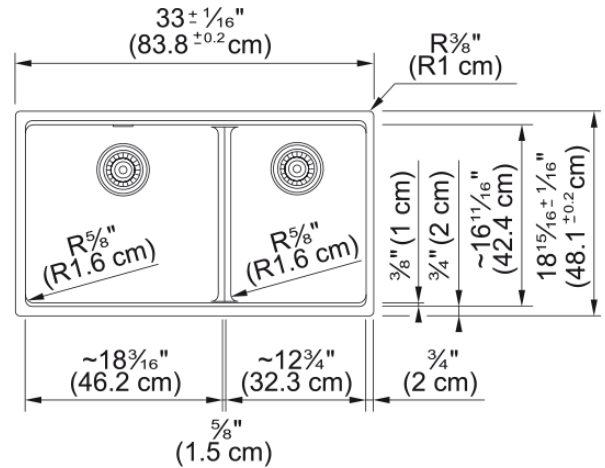

Maris Undermount Sink - MAG1601812LD-MOC | 125.0687.003

Aspect

Sink type	Sink
Type of material	Granite
Number of bowls	2
Color	Mocha
Surface finish	None

Product Dimensions

Exterior size: right to left	32.992
Exterior size: front to back	18.937
Large bowl size: right to left	18.15
Large bowl size: front to back	16.614
Large bowl: depth	9.488
Small bowl size: right to left	12.756
Small bowl size: front to back	16.614
Small bowl: depth	9.488

Installation

Minimum cabinet size	36"
----------------------	-----

Product specifications

Installation type	Undermount
Drain hole	3 1/2"
Position of drainer	No drainer

Product identification

Product brand	FRANKE
Product family	Maris
Collection	Maris
Certified by	IAPMO

Features

Drainers number	No drainer
Product reversibility	No
Faucet ledge	No

Strainer assembly included	No
Strainer assembly type	No waste kit
Overflow	No
Number of faucet holes	No faucet hole
Soap dispenser hole	No