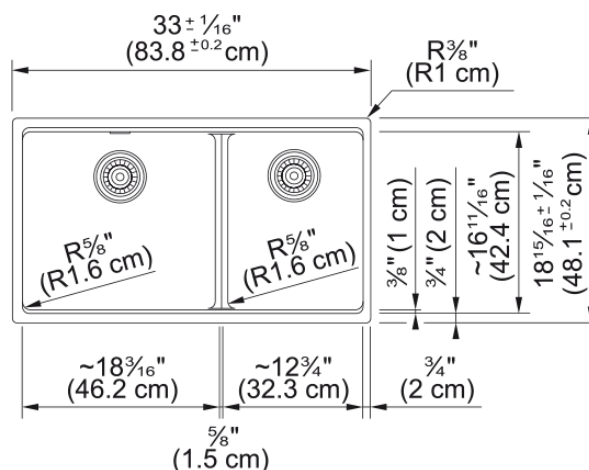

Maris Undermount Sink - MAG1601812LD-OYS | 125.0687.005

Aspect

Sink type	Sink
Type of material	Granite
Number of bowls	2
Color	Oyster
Surface finish	None

Product Dimensions

Exterior size: right to left	32.992
Exterior size: front to back	18.937
Large bowl size: right to left	18.15
Large bowl size: front to back	16.614
Large bowl: depth	9.488
Small bowl size: right to left	12.756
Small bowl size: front to back	16.614
Small bowl: depth	9.488

Installation

Minimum cabinet size	36"

Product specifications

Installation type	Undermount
Drain hole	3 1/2"
Position of drainer	No drainer

Product identification

Product brand	FRANKE
Product family	Maris
Collection	Maris
Certified by	IAPMO

Features

Drainers number	No drainer
Product reversibility	No
Faucet ledge	No