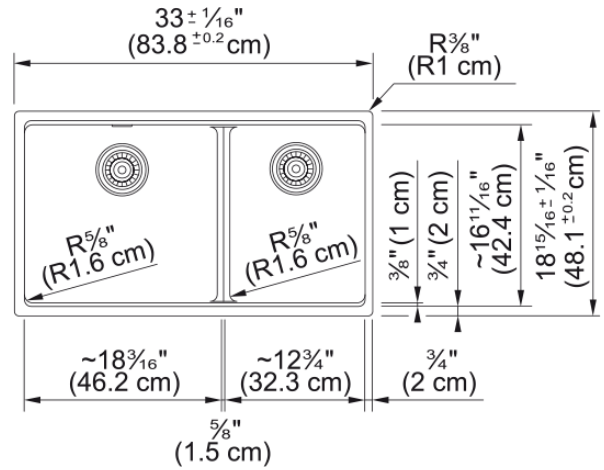

Maris Undermount Sink - MAG1601812LD-PWT | 125.0687.006

Aspect

| | |
|------------------|-------------|
| Sink type | Sink |
| Type of material | Granite |
| Number of bowls | 2 |
| Color | Polar white |
| Surface finish | None |

Product Dimensions

| | |
|--------------------------------|--------|
| Exterior size: right to left | 32.992 |
| Exterior size: front to back | 18.937 |
| Large bowl size: right to left | 18.15 |
| Large bowl size: front to back | 16.614 |
| Large bowl: depth | 9.488 |
| Small bowl size: right to left | 12.756 |
| Small bowl size: front to back | 16.614 |
| Small bowl: depth | 9.488 |

Installation

| | |
|----------------------|-----|
| Minimum cabinet size | 36" |
|----------------------|-----|

Product specifications

| | |
|---------------------|------------|
| Installation type | Undermount |
| Drain hole | 3 1/2" |
| Position of drainer | No drainer |