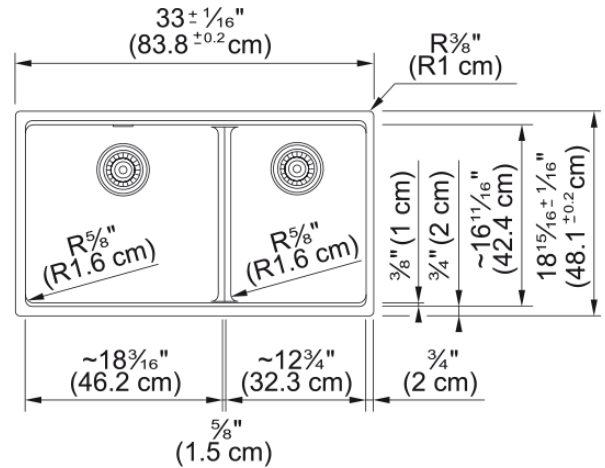

Maris Undermount Sink - MAG1601812LD-SHG | 125.0687.007

Aspect

Sink type	Sink
Type of material	Granite
Number of bowls	2
Color	Stone grey
Surface finish	None

Product Dimensions

Exterior size: right to left	32.992
Exterior size: front to back	18.937
Large bowl size: right to left	18.15
Large bowl size: front to back	16.614
Large bowl: depth	9.488
Small bowl size: right to left	12.756
Small bowl size: front to back	16.614
Small bowl: depth	9.488

Installation

Minimum cabinet size	36"

Product specifications

Installation type	Undermount
Drain hole	3 1/2"
Position of drainer	No drainer

Product identification

Product brand	FRANKE
Product family	Maris
Collection	Maris
Certified by	IAPMO

Features

Drainers number	No drainer
Product reversibility	No
Faucet ledge	No