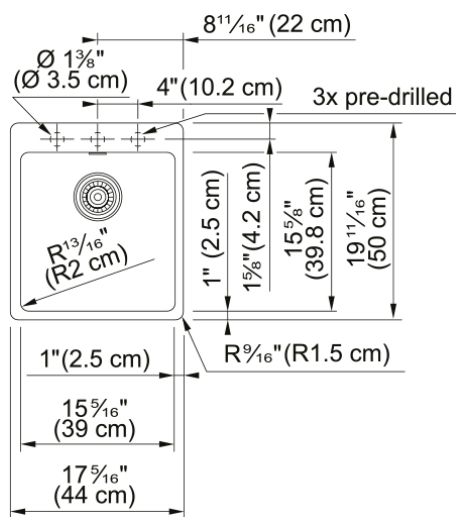

Maris Dual Mount Sink - MAG61015-CHA-S | 114.0687.206

Aspect

Sink type	Sink
Type of material	Granite
Number of bowls	1
Color	Champagne
Surface finish	None

Product Dimensions

Exterior size: right to left	17.323
Exterior size: front to back	19.685
Large bowl size: right to left	15.354
Large bowl size: front to back	15.748
Large bowl: depth	7.874

Installation

Minimum cabinet size	21"
----------------------	-----

Product specifications

Installation type	Undermount
Installation type	Topmount / drop in
Drain hole	3 1/2"
Position of drainer	No drainer

Overflow	No
Number of faucet holes	3 - pre-scored
Soap dispenser hole	No

Technical Data