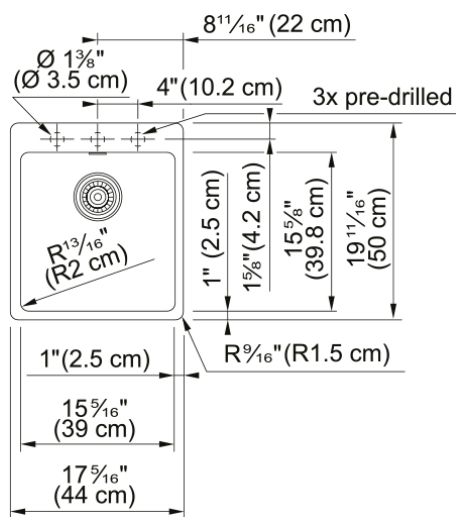

Maris Dual Mount Sink - MAG61015-ONY | 114.0687.060

Aspect

Sink type	Sink
Type of material	Granite
Number of bowls	1
Color	Onyx
Surface finish	None

Product Dimensions

Exterior size: right to left	17.323
Exterior size: front to back	19.685
Large bowl size: right to left	15.354
Large bowl size: front to back	15.748
Large bowl: depth	7.874

Installation

Minimum cabinet size	21"
----------------------	-----

Product specifications

Installation type	Undermount
Installation type	Topmount / drop in
Drain hole	3 1/2"
Position of drainer	No drainer

Overflow	No
Number of faucet holes	3 - pre-scored
Soap dispenser hole	No

Technical Data