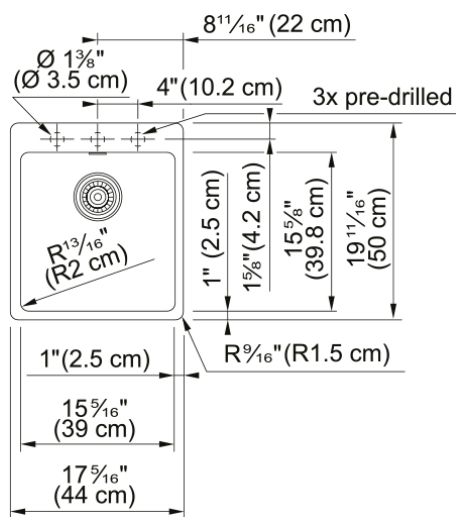

Maris Dual Mount Sink - MAG61015-SHG-S | 114.0687.212

Aspect

Sink type	Sink
Type of material	Granite
Number of bowls	1
Color	Stone grey
Surface finish	None

Product Dimensions

Exterior size: right to left	17.323
Exterior size: front to back	19.685
Large bowl size: right to left	15.354
Large bowl size: front to back	15.748
Large bowl: depth	7.874

Installation

Minimum cabinet size	21"
----------------------	-----

Product specifications

Installation type	Topmount / drop in
Installation type	Undermount
Drain hole	3 1/2"
Position of drainer	No drainer

Overflow	No
Number of faucet holes	3 - pre-scored
Soap dispenser hole	No

Technical Data