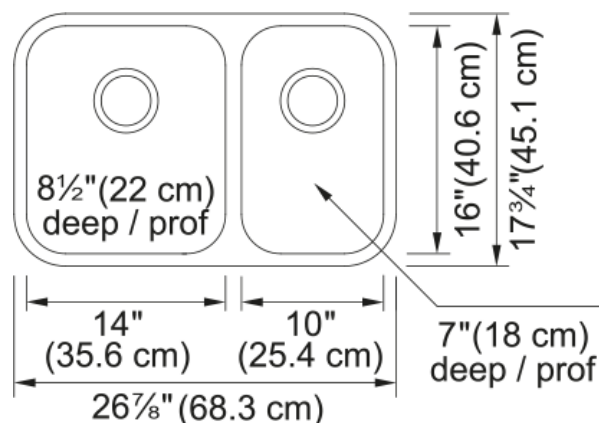

Reginox Undermount Sink - NDC1827RU-9N | 122.0484.876

Reginox 27-in x 18-in Undermount Double Bowl Stainless Steel Kitchen Sink. A Kindred Reginox undermount sink is the perfect combination of style and practicality. The spacious double bowls are able to tackle any prep work or clean-up duties. These versatile undermount sinks are designed to sit under any solid surface counter and create a seamless profile so that crumbs can be easily brushed inside, making clean-up a snap. Made from high-quality 18-gauge stainless steel, these sinks are resistant to staining and corrosion, and their smooth corners are easy to clean. Plus, the sound-dampening system helps to keep your kitchen quiet, reducing noise from running water and disposal vibration.

Aspect

Sink type	Sink
Type of material	Stainless steel
Number of bowls	1,5
Product color	Steel
Surface finish	Silk

Product Dimensions

Length (right to left)	26.89
Width (front to back)	17.756
Large bowl size: right to left	14.016
Large bowl size: front to back	15.984
Large bowl: depth	8.661
Small bowl size: right to left	10
Small bowl size: front to back	15.984
Small bowl: depth	7.087

Installation

Minimum cabinet size	33"
----------------------	-----

Product specifications

Installation type	Undermount
Drain hole	3 1/2"
Position of drainer	No drainer
Active Twist Compatibility	No

Product identification