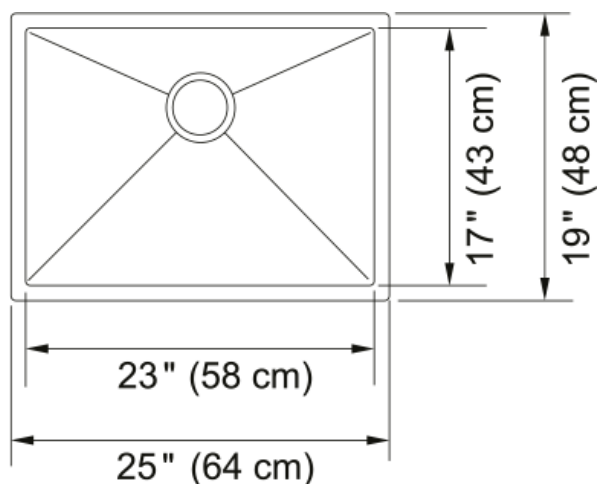

Outdoor Undermount Sink-ODX110-2312-316 | 122.0274.294

Whether your preference is for casual backyard barbecues or elaborate summertime soirees, your outdoor kitchen workspace requires a sink that stands up to the elements and enhances your entertaining style. The Franke Outdoor Series is designed with the attention to detail and quality that is the hallmark of Franke products. The simple styling of this undermount design features angled interior lines to promote better draining and help keep your sink clean. Made of 18-gauge T316 stainless, for an outdoor kitchen that will retain its beauty and integrity for years to come. Sink includes PS23-36S bottom grid and 1140F-316 waste kit. Sink dimensions 25.0-in. x 19.0-in. x 12-in

Aspect

Sink type	Sink
Type of material	Stainless steel
Number of bowls	1
Product color	Steel
Surface finish	Silk

Product Dimensions

Length (right to left)	25
Width (front to back)	19
Large bowl size: right to left	23
Large bowl size: front to back	17
Large bowl: depth	12

Installation

Minimum cabinet size	30"
----------------------	-----

Product specifications

Installation type	Undermount
Drain hole	3 1/2"
Position of drainer	No drainer
Active Twist Compatibility	No

Product identification