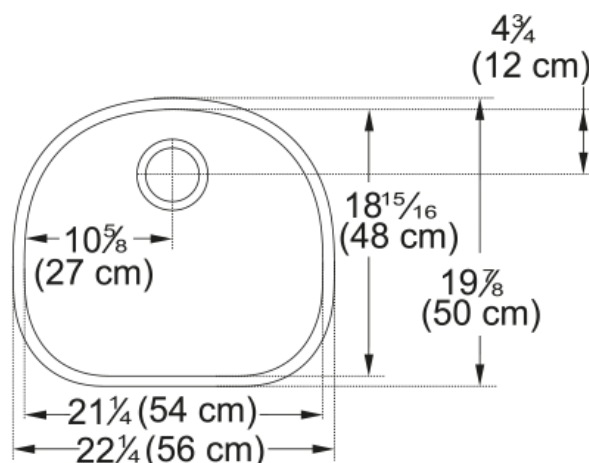

## Prestige Undermount Sink - PCX1102109 | 122.0312.403

22.25-in. x 19.88-in. 18 Gauge Stainless Steel Single Bowl Kitchen Sink. The Prestige series takes traditional design elements and gives them a modern twist. You'll be amazed by the volume that the deep-bowl Prestige sink can handle. A final Silk finish after production creates a sleek glistening surface, resulting in a beautiful finish that is hygienic and easy to clean.

### Product Dimensions

Length (right to left)	22.244
Width (front to back)	19.882
Large bowl size: right to left	21.26
Large bowl size: front to back	18.858
Large bowl: depth	9.055

### Installation

Minimum cabinet size	27"
----------------------	-----

### Product specifications

Installation type	Undermount
Drain hole	3 1/2"
Position of drainer	No drainer