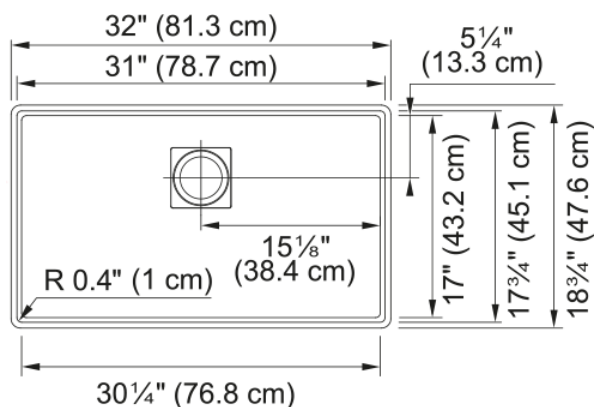

Peak Undermount Sink - PKG11031PWT | 125.0641.510

32.0-in. x 18.75-in. Undermount Single Bowl Fraganite Kitchen Sink in Polar White. Peak Fraganite doesn't just fit in – it excels in every modern kitchen space. The integrated ledge enhances the functionality of the sink by creating an elevated workspace, allowing you to work directly over the sink. Clean lines, tight corners add a contemporary edge to this line of sinks, while the drain cover provides a flat bottom surface so glassware can stand up in the bowl of the sink.

Aspect

Sink type	Sink
Type of material	Fragranite
Number of bowls	1
Product color	Polar white
Surface finish	None

Product Dimensions

Length (right to left)	31.984
Width (front to back)	18.74
Large bowl size: right to left	31
Large bowl size: front to back	17.756
Large bowl: depth	9.5

Installation

Minimum cabinet size	36"
----------------------	-----

Product specifications

Installation type	Undermount
Drain hole	3 1/2"
Position of drainer	No drainer
Active Twist Compatibility	No

Product identification