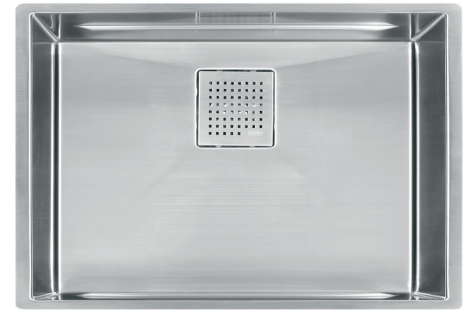

PEAK

STAINLESS STEEL 25" SINGLE BOWL SINK Model PKX11025

Aesthetically pleasing and remarkably functional, the Peak sink collection brings unparalleled style and utility to any kitchen.

FEATURES

- An integrated ledge enhances your workspace by allowing you to work directly over the sink. Custom-fit accessories streamline the workflow.
- 5mm radius corners and invisible drain provide an eye-catching design element to the kitchen.
- Made of 16 gauge stainless steel with a Diamond finish that will retain its beauty for any years.

TECHNICAL FEATURES

Overall Sink Size (OD)	26 ³/₁₆" x 17 ³/₄"
Bowl Size (ID)	25" x 16 ¹/₂"
Bowl Depth (ID)	9 ⁵/₈"
Corner Radius	5mm
Minimum Cabinet Size	30"
Installation Type	Undermount
Sound Coating	Yes
Anti-Noise Pads	Yes
Material	16 Gauge
Finish	Diamond
Weight	27 lbs.
Warranty	Limited Lifetime

INCLUDED ACCESSORIES

Drain Cover	PKXCVR

OPTIONAL ACCESSORIES

Bottom / Shelf Grid	PX-25S
Colander	PX-70S
Cutting Board	PX-40S
Universal Roller Mat	UV-36RM
Drain Board	CUW-60S
Inox Cream	903
Strainer Assembly	1145 / 1145SN

Product Image