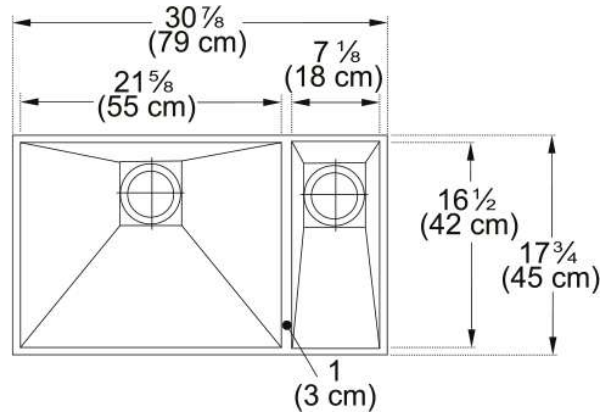

## Peak Undermount Sink - PKX160 | 122.0080.011

30.88-in. x 17.75-in. Undermount 16 Gauge Stainless Steel Double Bowl Kitchen Sink. Elegantly simple and exceedingly functional, the Peak Collection exudes luxury. Clean lines and modern silhouette merges with easy-to-maintain 16 gauge stainless steel, to deliver a look that remains smart and stylish through years of daily use. The square drain cover has a contemporary edge and versatility that compliments the overall design by obscuring the strainer. Accessories such as shelf grids, colanders and cutting boards work perfectly with the Peak to expand functionality.

### Product Dimensions

Length (right to left)	30.906
Width (front to back)	17.717
Large bowl size: right to left	21.654
Large bowl size: front to back	16.535
Large bowl: depth	9.843
Small bowl size: right to left	7.087
Small bowl size: front to back	16.535
Small bowl: depth	7.087

### Installation

Minimum cabinet size	36"
----------------------	-----

### Product specifications

Installation type	Undermount
Drain hole	3 1/2"
Position of drainer	No drainer