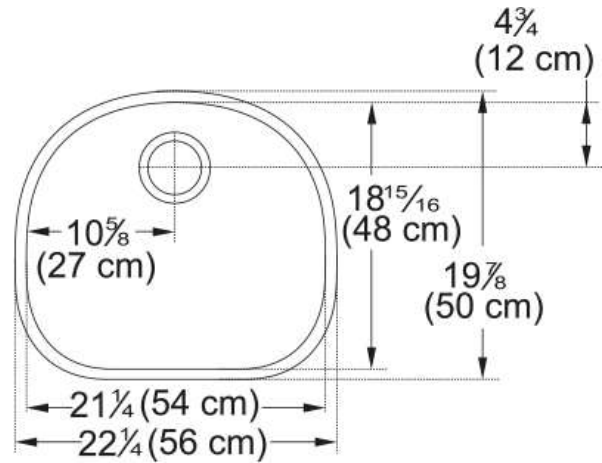

## Prestige Undermount Sink - PRX11021 | 122.0170.020

22.25-in. x 19.88-in. 18 Gauge Stainless Steel Single Bowl Kitchen Sink. The Prestige series takes traditional design elements and gives them a modern twist. You'll be amazed by the volume that the deep-bowl Prestige sink can handle. The integrated ledge creates a higher level workspace without sacrificing the benefits of a deep bowl. A final Silk finish after production creates a sleek glistening surface, resulting in a beautiful finish that is hygienic and easy to clean.

### Product Dimensions

Length (right to left)	22.205
Width (front to back)	19.843
Large bowl size: right to left	21.26
Large bowl size: front to back	18.898
Large bowl: depth	9.055

### Installation

Minimum cabinet size	27"
----------------------	-----

### Product specifications

Installation type	Undermount
Drain hole	3 1/2"
Position of drainer	No drainer