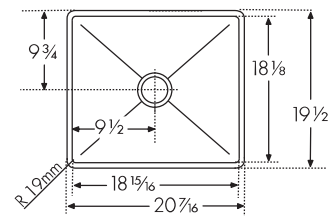

SINGLE UNDERMOUNT BOWLS

PSX110168 & PSX1101610

Interior Dimensions:
16 1/8" x 18 1/8" x 7 1/2" or 9 1/2"

Exterior Dimensions:
17 1/2" x 19 1/2"

Minimum Cabinet Size: 21"

Bottom Grid
Coated Stainless

PS16-36C

Cutting Board
Solid Wood

PS13-40S

PROFESSIONAL SERIES

PSX110199 & PSX1101912

Interior Dimensions:
18 15/16" x 18 1/8" x 9 1/16" or 11 7/16"

Exterior Dimensions:
20 7/16" x 19 1/2"

Minimum Cabinet Size: 24"

Bottom Grid
Coated Stainless

PS19-36C

Cutting Board
Solid Wood Includes
Polished Stainless Colander

PS19-45SP

PROFESSIONAL SERIES

PSX1102110

Interior Dimensions:
20 7/8" x 16 1/8" x 10"

Exterior Dimensions:
22 3/8" x 17 5/8"

Minimum Cabinet Size: 24"

Bottom Grid
Stainless

FH21-36S

Cutting Board
Solid Wood

OA-40S

PROFESSIONAL SERIES

PSX1102112 Laundry

Interior Dimensions:
21" x 16 1/8" x 11 7/16"

Exterior Dimensions:
22 1/2" x 17 3/8"