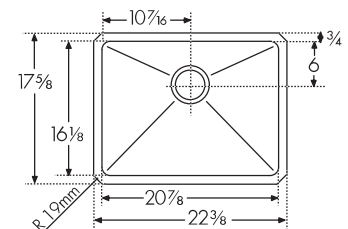

SINGLE UNDERMOUNT BOWLS

PSX110168 & PSX1101610

Interior Dimensions:
16 1/8" x 18 1/8" x 7 1/2" or 9 1/2"

Exterior Dimensions:
17 1/2" x 19 1/2"

Minimum Cabinet Size: 21"

Bottom Grid
Coated Stainless

PS16-36C

Cutting Board
Solid Wood

PS13-40S

PROFESSIONAL SERIES

PSX110199 & PSX1101912

Interior Dimensions:
18 15/16" x 18 1/8" x 9 1/16" or 11 7/16"

Exterior Dimensions:
20 7/16" x 19 1/2"

Minimum Cabinet Size: 24"

Bottom Grid
Coated Stainless

PS19-36C

Cutting Board
Solid Wood Includes
Polished Stainless Colander

PS19-45SP

PROFESSIONAL SERIES

PSX1102110

Interior Dimensions:
20 7/8" x 16 1/8" x 10"

Exterior Dimensions:
22 3/8" x 17 5/8"

Minimum Cabinet Size: 24"

Bottom Grid
Stainless

FH21-36S

Cutting Board
Solid Wood

OA-40S

PROFESSIONAL SERIES

PSX1102112 Laundry

Interior Dimensions:
21" x 16 1/8" x 11 7/16"

Exterior Dimensions:
22 1/2" x 17 3/8"