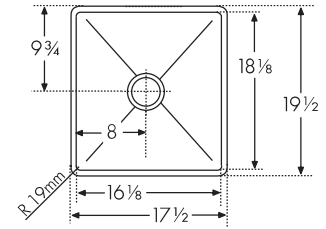

SINGLE UNDERMOUNT BOWLS

PSX110168 & PSX1101610

Interior Dimensions:
16 1/8" x 18 1/8" x 7 1/2" or 9 1/2"

Exterior Dimensions:
17 1/2" x 19 1/2"

Minimum Cabinet Size: 21"

Bottom Grid
Coated Stainless

PS16-36C

Cutting Board
Solid Wood

PS13-40S

PROFESSIONAL SERIES

PSX110199 & PSX1101912

Interior Dimensions:
18 15/16" x 18 1/8" x 9 1/16" or 11 7/16"

Exterior Dimensions:
20 7/16" x 19 1/2"

Minimum Cabinet Size: 24"

Bottom Grid
Coated Stainless

PS19-36C

Cutting Board
Solid Wood Includes
Polished Stainless Colander

PS19-45SP

PROFESSIONAL SERIES

PSX1102110

Interior Dimensions:
20 7/8" x 16 1/8" x 10"

Exterior Dimensions:
22 3/8" x 17 5/8"

Minimum Cabinet Size: 24"

Bottom Grid
Stainless

FH21-36S

Cutting Board
Solid Wood

OA-40S

PROFESSIONAL SERIES

PSX1102112 Laundry

Interior Dimensions:
21" x 16 1/8" x 11 7/16"

Exterior Dimensions:
22 1/2" x 17 3/8"