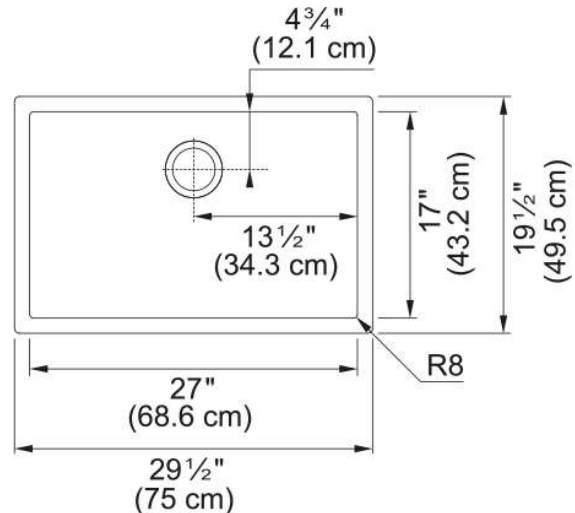

Professional 2.0 Sink - PS2X110-27 | 122.0530.926

29.5-in. x 19.5-in. Undermount 16 Gauge Stainless Steel Single Bowl Kitchen Sink. The Professional sink collection boasts refined touches for the home chef. Deeper bowls are undermounted to integrate beautifully into the surrounding worktop. We didn't sacrifice aesthetics for durability, made of 16-gauge commercial-grade stainless steel and a beautiful finish that takes minimal care to maintain a clean, attractive look. Available in a variety of size and configuration options, Professional is sure to work into your kitchen area and bring everything a cook requires.

Aspect

Sink type	Sink
Type of material	Stainless steel
Number of bowls	1
Product color	Steel
Surface finish	Diamond

Product Dimensions

Length (right to left)	29.5
Width (front to back)	19.488
Large bowl size: right to left	27
Large bowl size: front to back	17
Large bowl: depth	9.764

Installation

Minimum cabinet size	33"
----------------------	-----

Product specifications

Installation type	Undermount
Drain hole	3 1/2"
Position of drainer	No drainer
Bowl 1: accessory ledge	no
Active Twist Compatibility	No