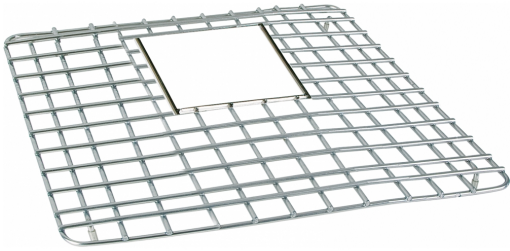

## Sink Grid - PX-18S | 112.0173.261

Stainless Steel Bottom Sink Grid for Peak PKX11018 Sink - 17.5-in. x 16.3-in. Custom designed for the Peak stainless steel sink, the bottom grid raises to sit on the integrated ledge of the Peak sink, creating a higher level workspace. Dishwasher safe.

### Aspect

Type of material	Coated steel
Color	Stainless steel
Sub-category	Rack