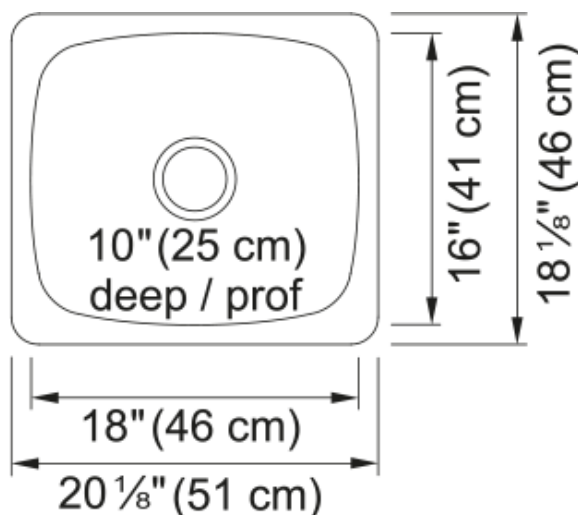

## Steel Queen Undermount Sink QSU1820-10N | 122.0202.336

### Product Dimensions

Exterior size: right to left	19.685
Exterior size: front to back	17.717
Large bowl size: right to left	18.11
Large bowl size: front to back	16.142
Large bowl: depth	7.874

### Installation

Minimum cabinet size	21"
----------------------	-----

### Product specifications

Installation type	Undermount
Drain hole	3 1/2"
Position of drainer	No drainer