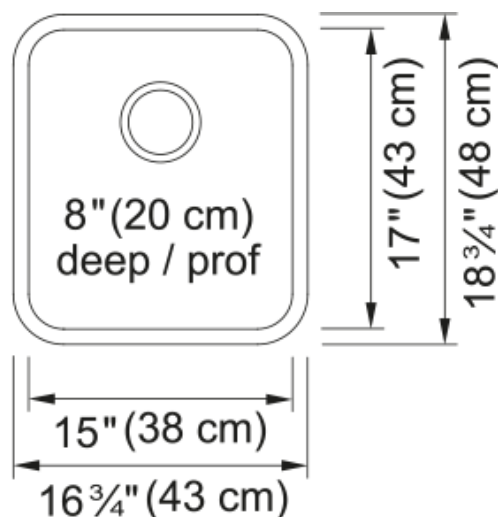

# Steel Queen Undermount Sink QSUA1917-8 | 122.0170.400

## Product Dimensions

Exterior size: right to left	16.929
Exterior size: front to back	18.898
Large bowl size: right to left	14.961
Large bowl size: front to back	16.929
Large bowl: depth	7.874

## Installation

Minimum cabinet size	18"
----------------------	-----

## Product specifications

Installation type	Undermount
Drain hole	3 1/2"
Position of drainer	No drainer